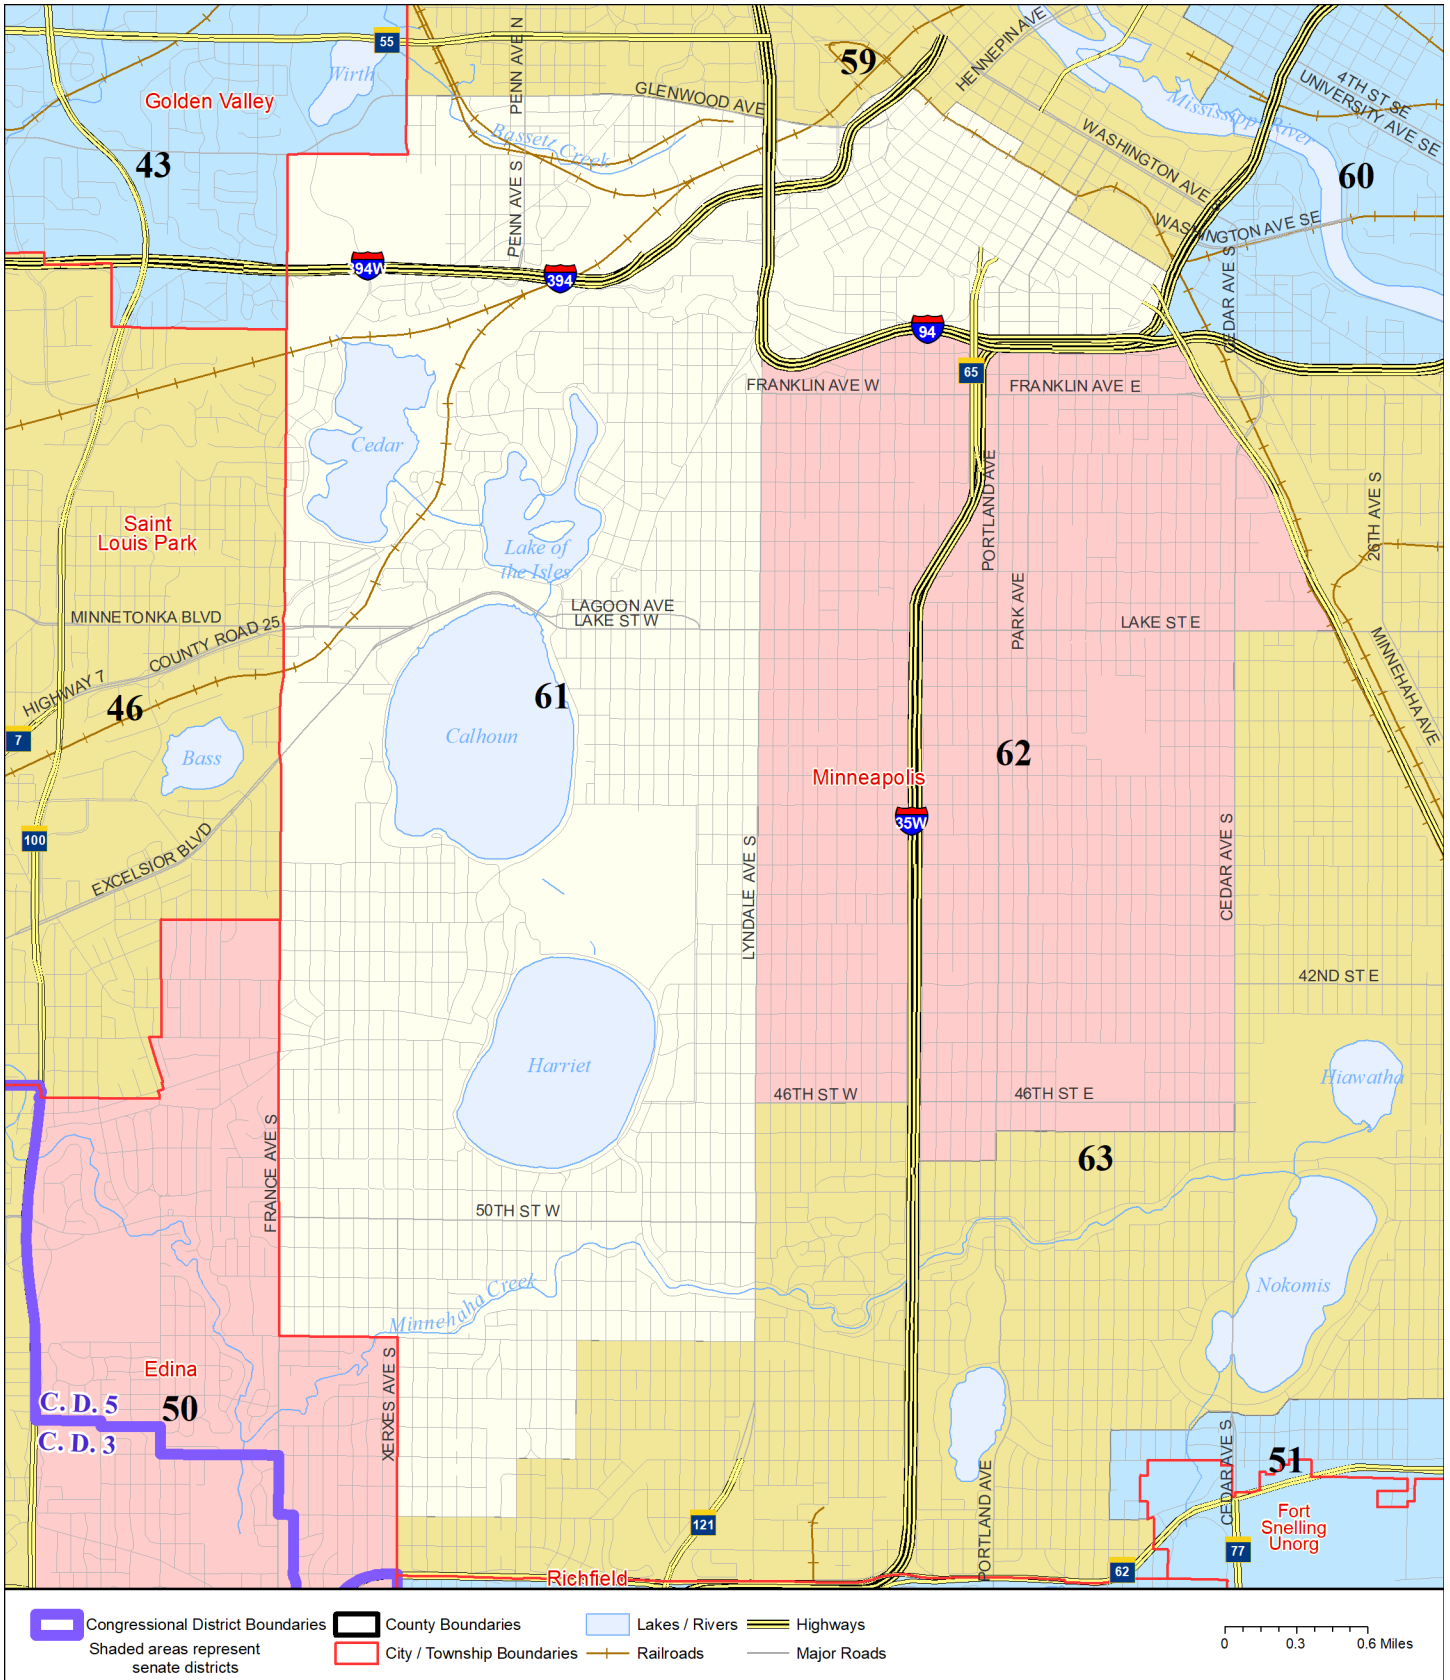

Senate District 61

Published by Office of the Minnesota Secretary of State, Elections Division. Current as of February 2022. Look up districts & polling places at <https://pollfinder.sos.state.mn.us>

About this map

This map shows the Congressional and Legislative Districts ordered by the Special Redistricting Panel in the matter of *Wattson, et al. v. Simon, et al*, No. A21-0243 and A21-0546, on February 15, 2022, as modified by 2022 Session Laws Chapter 92, as corrected under *Minnesota Statutes* 2.91, subd. 2, or as adjusted under *Minnesota Statutes* 204B.146, subd. 3. Boundaries from LCC-GIS derived from U.S. Census. Road data is from Mn/DOT and U.S. Census (Statewide) and NCompass (Metro). Rail data is from Mn/DOT. Water data is from MN DNR.

District Description

Territory of Minnesota Senate District 61:

- This area in Hennepin County:
 - These precincts in Minneapolis:
 - MINNEAPOLIS W-10 P-01
 - MINNEAPOLIS W-10 P-02
 - MINNEAPOLIS W-10 P-03
 - MINNEAPOLIS W-10 P-04
 - MINNEAPOLIS W-10 P-05
 - MINNEAPOLIS W-13 P-01
 - MINNEAPOLIS W-13 P-02
 - MINNEAPOLIS W-13 P-03
 - MINNEAPOLIS W-13 P-04
 - MINNEAPOLIS W-13 P-05
 - MINNEAPOLIS W-13 P-06
 - MINNEAPOLIS W-13 P-07
 - MINNEAPOLIS W-13 P-10
 - MINNEAPOLIS W-13 P-11
 - MINNEAPOLIS W-13 P-12
 - MINNEAPOLIS W-13 P-13
 - MINNEAPOLIS W-5 P-09
 - MINNEAPOLIS W-6 P-01
 - MINNEAPOLIS W-6 P-02
 - MINNEAPOLIS W-7 P-01
 - MINNEAPOLIS W-7 P-02
 - MINNEAPOLIS W-7 P-03
 - MINNEAPOLIS W-7 P-04
 - MINNEAPOLIS W-7 P-05
 - MINNEAPOLIS W-7 P-06
 - MINNEAPOLIS W-7 P-07
 - MINNEAPOLIS W-7 P-08
 - MINNEAPOLIS W-7 P-09
 - MINNEAPOLIS W-7 P-12