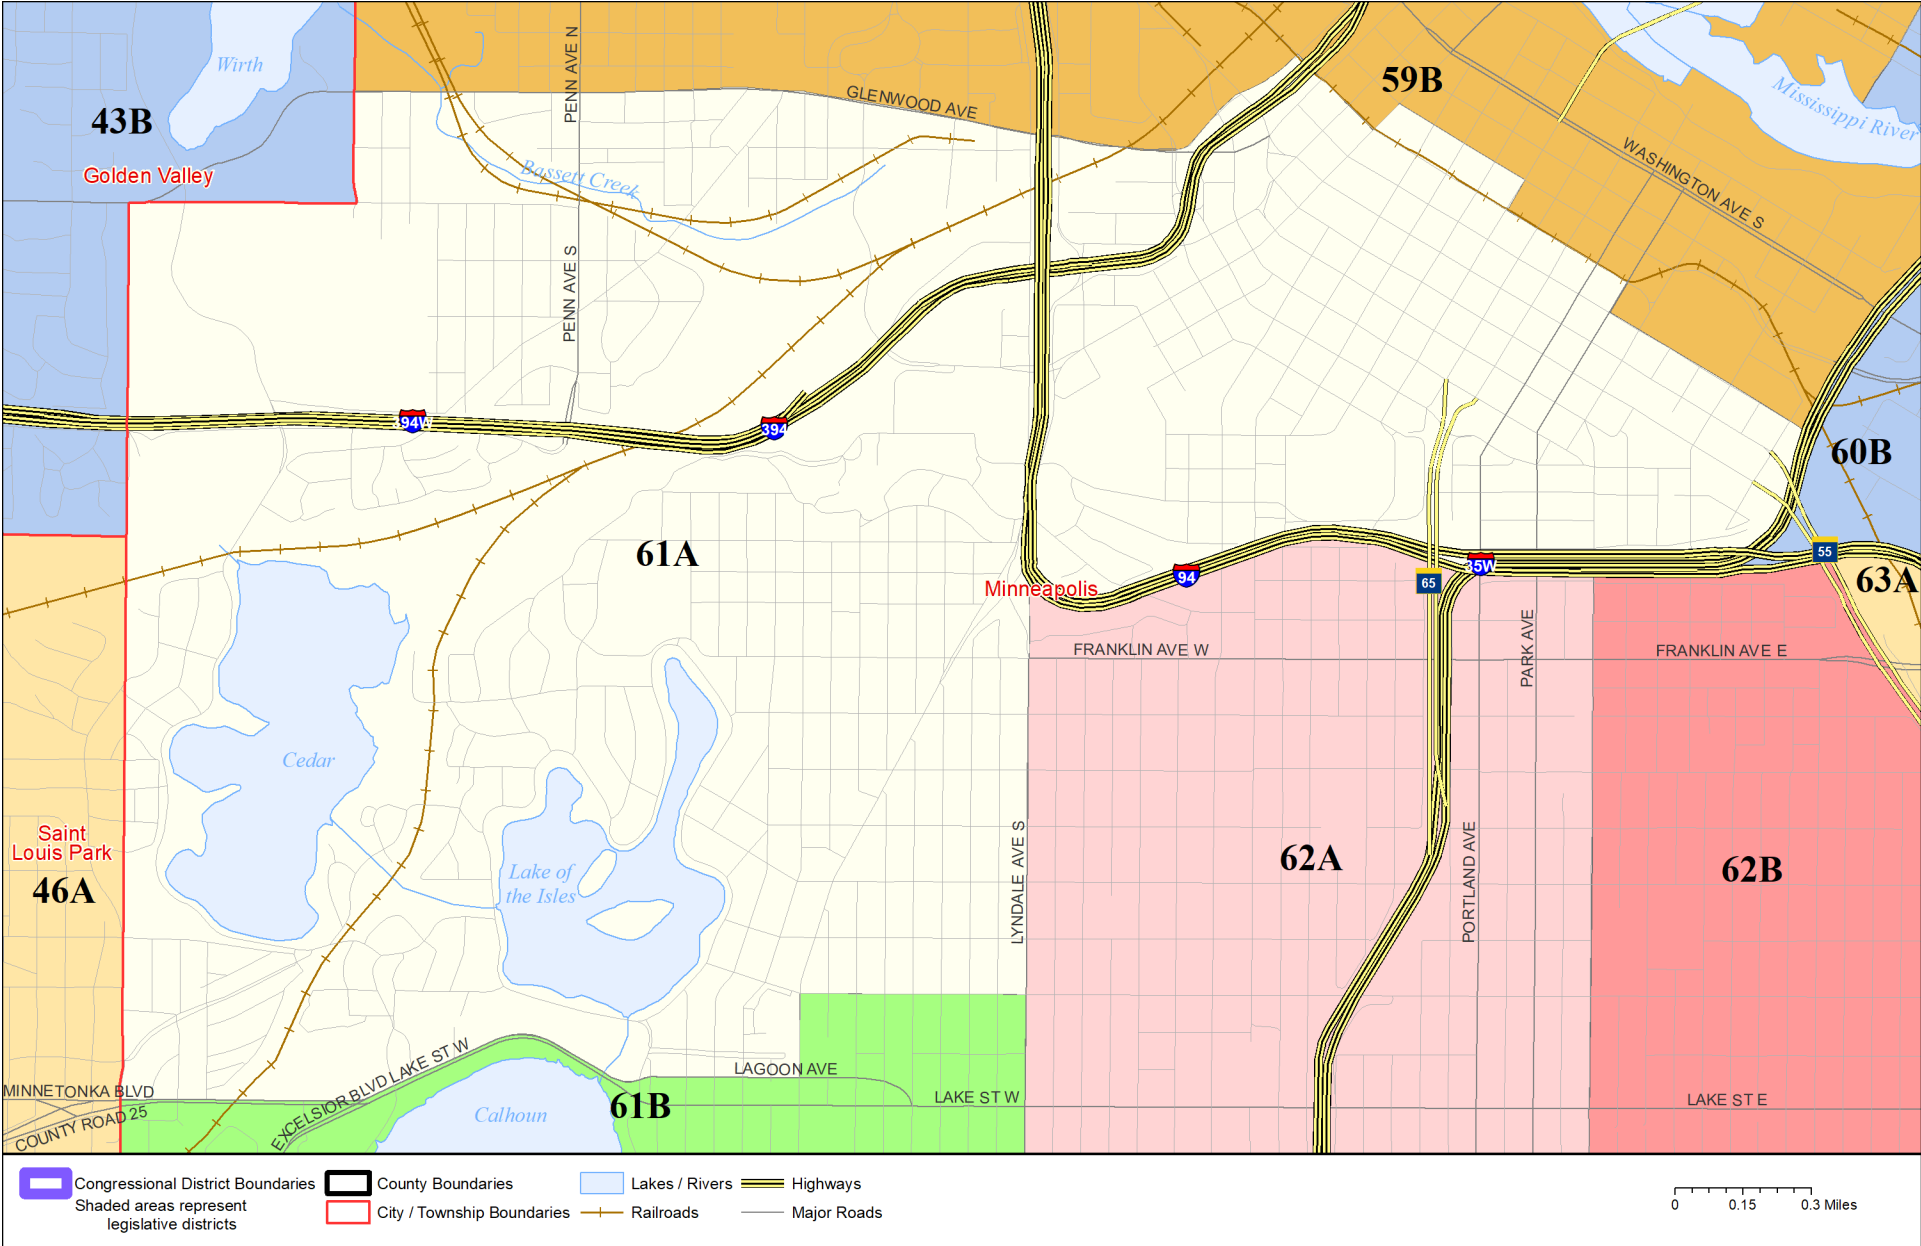

Legislative District 61A

Published by Office of the Minnesota Secretary of State, Elections Division. Current as of February 2022. Look up districts & polling places at <https://pollfinder.sos.state.mn.us>

About this map
 This map shows the Congressional and Legislative Districts ordered by the Special Redistricting Panel in the matter of *Wattson, et al. v. Simon, et al*, No. A21-0243 and A21-0546, on February 15, 2022, as modified by 2022 Session Laws Chapter 92, as corrected under *Minnesota Statutes* 2.91, subd. 2, or as adjusted under *Minnesota Statutes* 204B.146, subd. 3. Boundaries from LCC-GIS derived from U.S. Census. Road data is from Mn/DOT and U.S. Census (Statewide) and NCompass (Metro). Rail data is from Mn/DOT. Water data is from MN DNR.

District Description

Territory of Minnesota Legislative District 61A:

- This area in Hennepin County:
 - These precincts in Minneapolis:
 - MINNEAPOLIS W-10 P-01
 - MINNEAPOLIS W-5 P-09
 - MINNEAPOLIS W-6 P-01
 - MINNEAPOLIS W-6 P-02
 - MINNEAPOLIS W-7 P-01
 - MINNEAPOLIS W-7 P-02
 - MINNEAPOLIS W-7 P-03
 - MINNEAPOLIS W-7 P-04
 - MINNEAPOLIS W-7 P-05
 - MINNEAPOLIS W-7 P-06
 - MINNEAPOLIS W-7 P-07
 - MINNEAPOLIS W-7 P-08
 - MINNEAPOLIS W-7 P-09