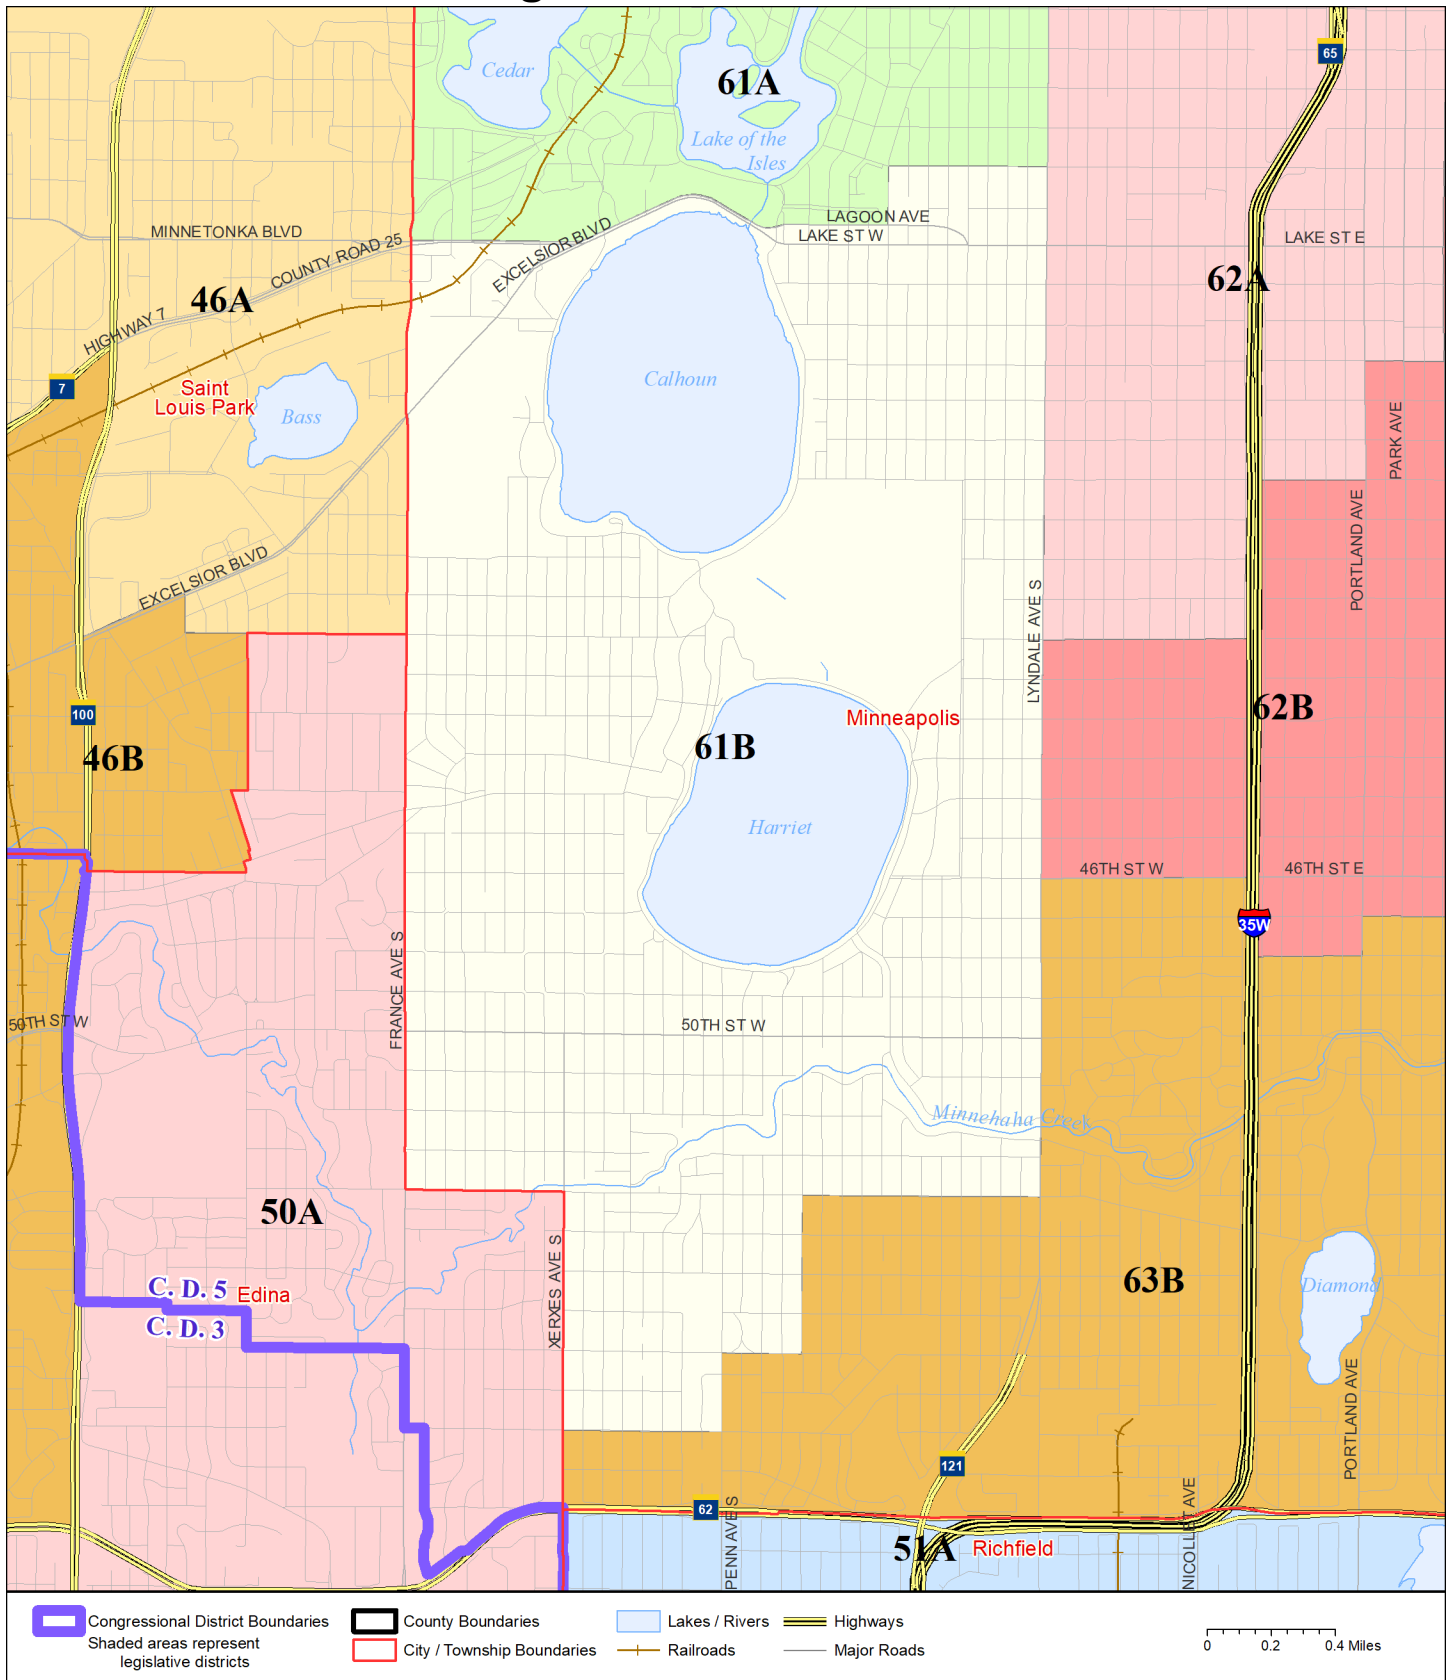

Legislative District 61B

Published by Office of the Minnesota Secretary of State, Elections Division. Current as of February 2022. Look up districts & polling places at <https://pollfinder.sos.state.mn.us>

About this map

This map shows the Congressional and Legislative Districts ordered by the Special Redistricting Panel in the matter of *Wattson, et al. v. Simon, et al*, No. A21-0243 and A21-0546, on February 15, 2022, as modified by 2022 Session Laws Chapter 92, as corrected under *Minnesota Statutes* 2.91, subd. 2, or as adjusted under *Minnesota Statutes* 204B.146, subd. 3. Boundaries from LCC-GIS derived from U.S. Census. Road data is from Mn/DOT and U.S. Census (Statewide) and NCompass (Metro). Rail data is from Mn/DOT. Water data is from MN DNR.

District Description

Territory of Minnesota Legislative District 61B:

- This area in Hennepin County:
 - These precincts in Minneapolis:
 - MINNEAPOLIS W-10 P-02
 - MINNEAPOLIS W-10 P-03
 - MINNEAPOLIS W-10 P-04
 - MINNEAPOLIS W-10 P-05
 - MINNEAPOLIS W-13 P-01
 - MINNEAPOLIS W-13 P-02
 - MINNEAPOLIS W-13 P-03
 - MINNEAPOLIS W-13 P-04
 - MINNEAPOLIS W-13 P-05
 - MINNEAPOLIS W-13 P-06
 - MINNEAPOLIS W-13 P-07
 - MINNEAPOLIS W-13 P-10
 - MINNEAPOLIS W-13 P-11
 - MINNEAPOLIS W-13 P-12
 - MINNEAPOLIS W-13 P-13
 - MINNEAPOLIS W-7 P-12