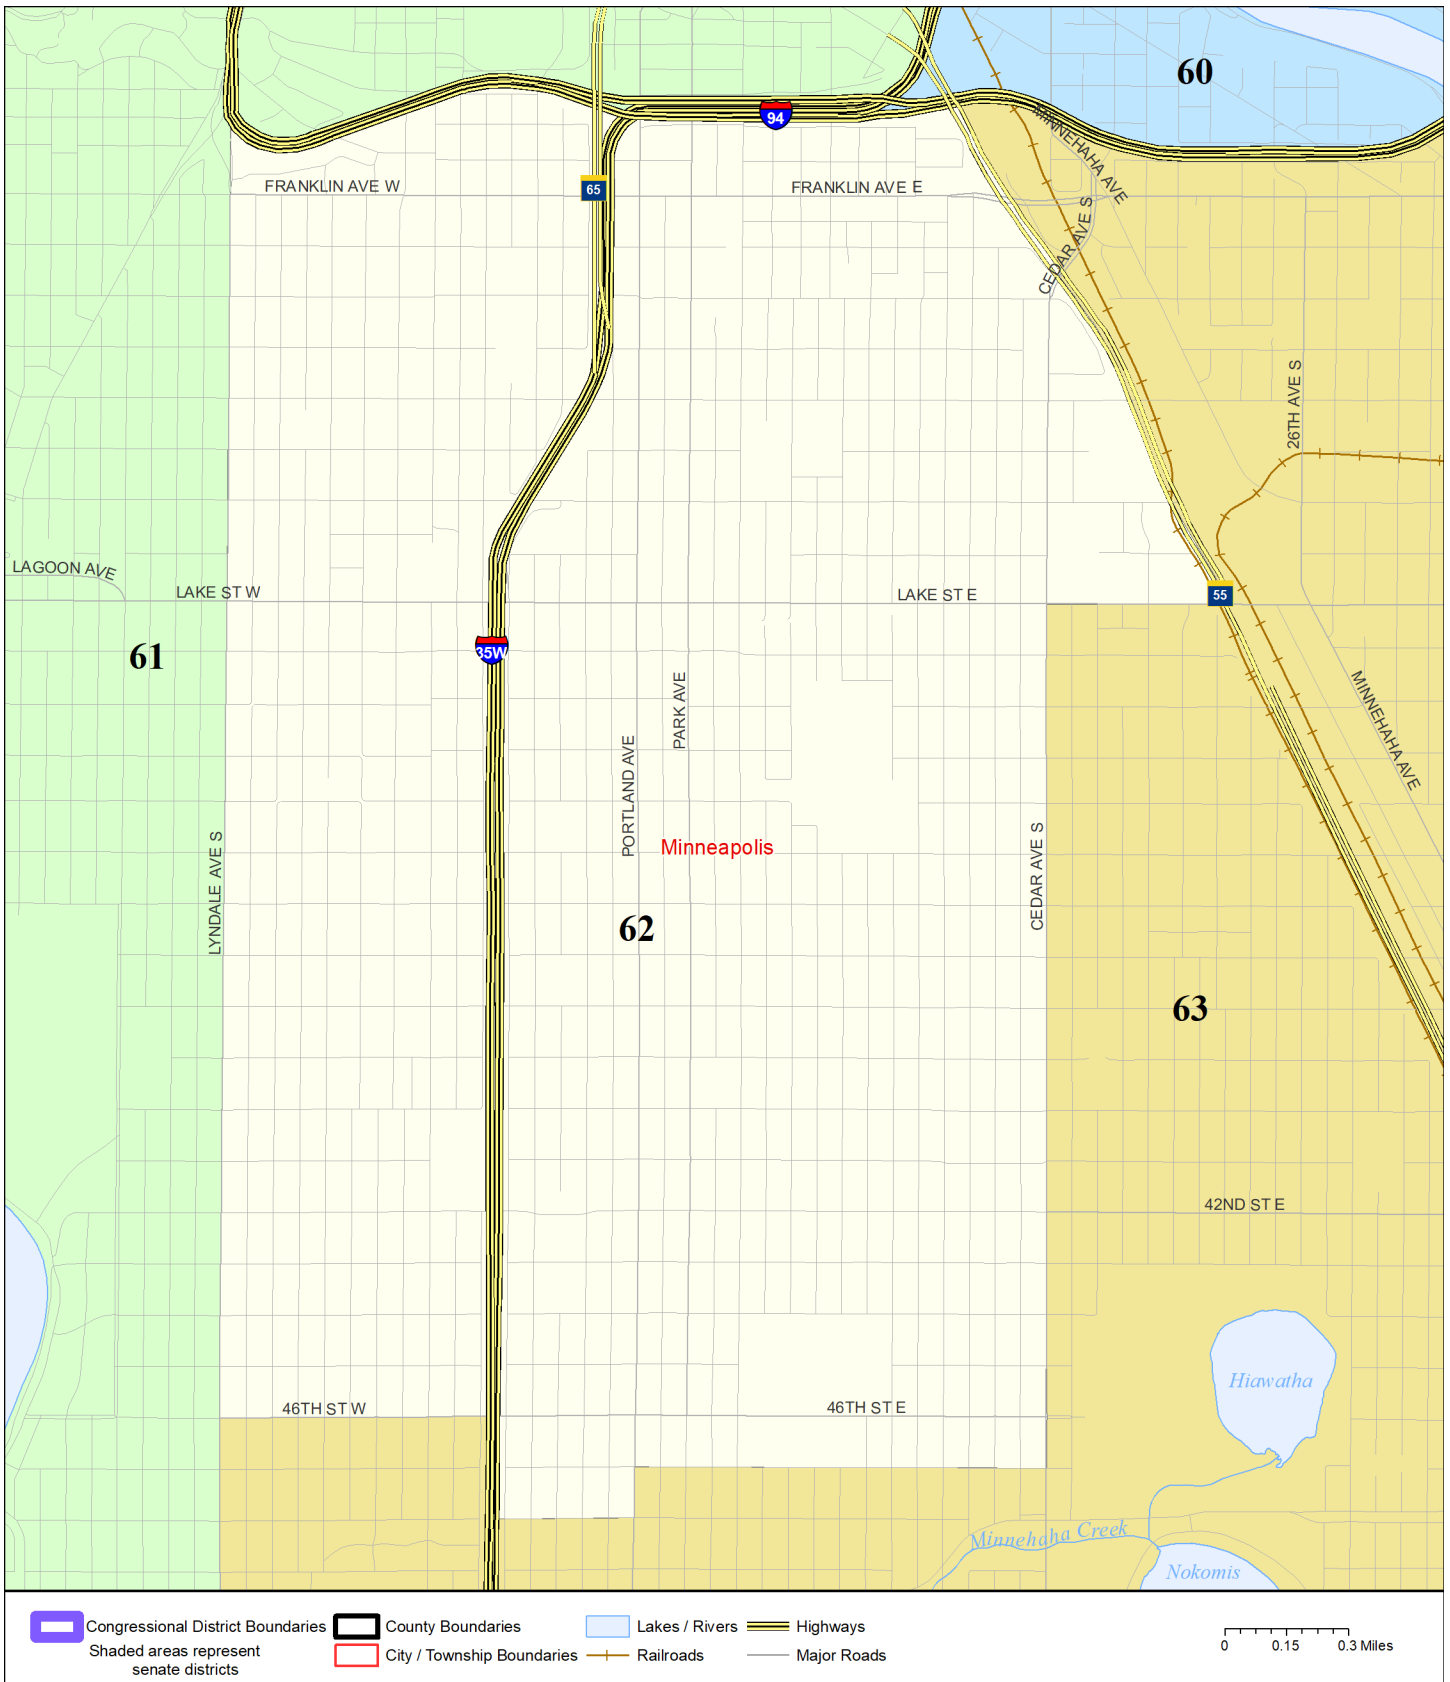

# Senate District 62

Published by Office of the Minnesota Secretary of State, Elections Division. Current as of February 2022. Look up districts & polling places at <https://pollfinder.sos.state.mn.us>

## About this map

This map shows the Congressional and Legislative Districts ordered by the Special Redistricting Panel in the matter of *Wattson, et al. v. Simon, et al*, No. A21-0243 and A21-0546, on February 15, 2022, as modified by 2022 Session Laws Chapter 92, as corrected under *Minnesota Statutes* 2.91, subd. 2, or as adjusted under *Minnesota Statutes* 204B.146, subd. 3. Boundaries from LCC-GIS derived from U.S. Census. Road data is from Mn/DOT and U.S. Census (Statewide) and NCompass (Metro). Rail data is from Mn/DOT. Water data is from MN DNR.

## District Description

Territory of Minnesota Senate District 62:

- This area in Hennepin County:
  - These precincts in Minneapolis:
    - MINNEAPOLIS W-10 P-06
    - MINNEAPOLIS W-10 P-07
    - MINNEAPOLIS W-10 P-08
    - MINNEAPOLIS W-10 P-09
    - MINNEAPOLIS W-11 P-06
    - MINNEAPOLIS W-6 P-04
    - MINNEAPOLIS W-6 P-05
    - MINNEAPOLIS W-6 P-06
    - MINNEAPOLIS W-6 P-07
    - MINNEAPOLIS W-7 P-10
    - MINNEAPOLIS W-8 P-01
    - MINNEAPOLIS W-8 P-02
    - MINNEAPOLIS W-8 P-03
    - MINNEAPOLIS W-8 P-04
    - MINNEAPOLIS W-8 P-05
    - MINNEAPOLIS W-8 P-06
    - MINNEAPOLIS W-8 P-07
    - MINNEAPOLIS W-8 P-08
    - MINNEAPOLIS W-8 P-10
    - MINNEAPOLIS W-8 P-11
    - MINNEAPOLIS W-9 P-01
    - MINNEAPOLIS W-9 P-02
    - MINNEAPOLIS W-9 P-03
    - MINNEAPOLIS W-9 P-04
    - MINNEAPOLIS W-9 P-05
    - MINNEAPOLIS W-9 P-07