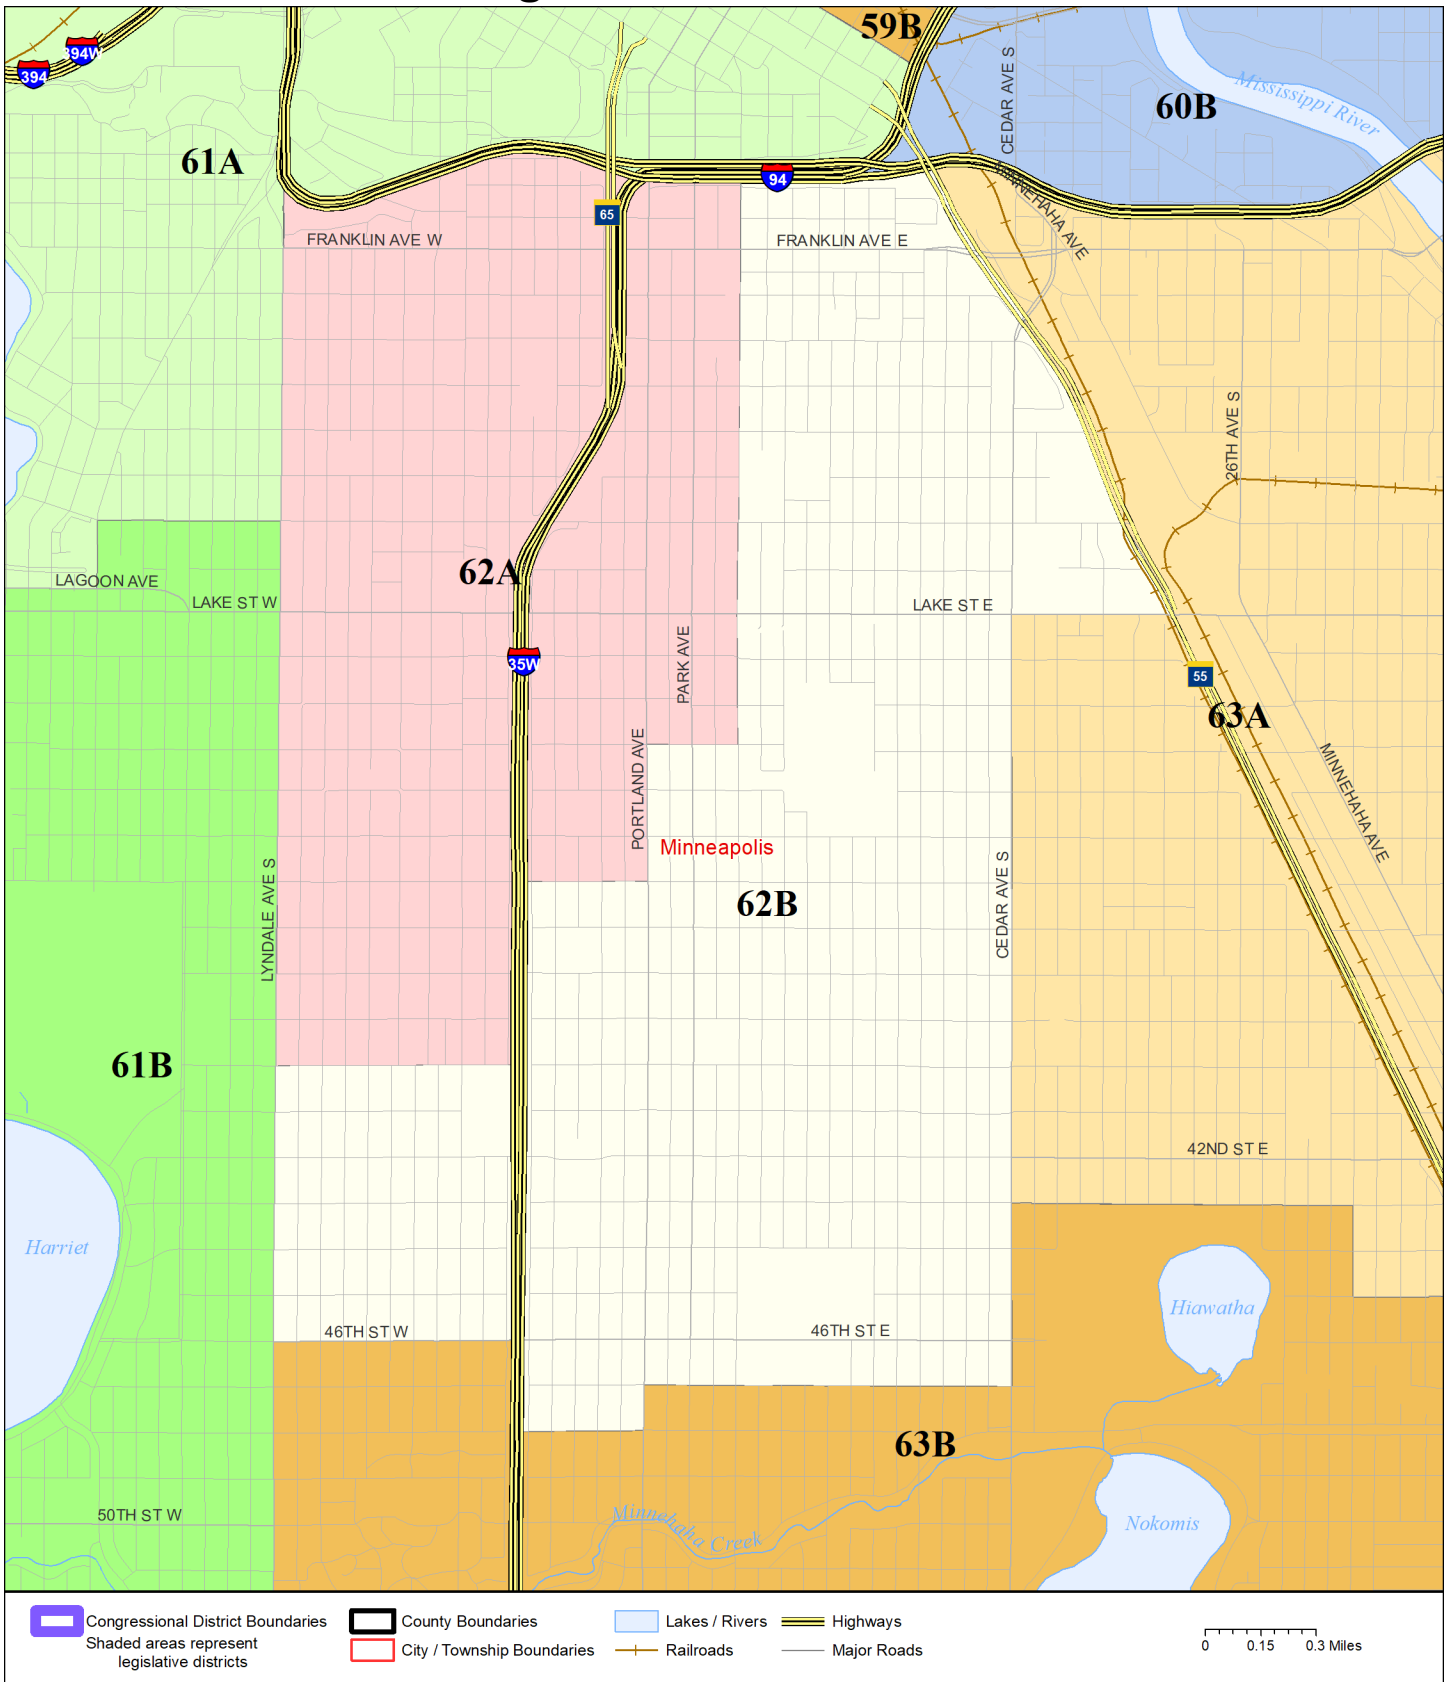

Legislative District 62B

Published by Office of the Minnesota Secretary of State, Elections Division. Current as of February 2022. Look up districts & polling places at <https://pollfinder.sos.state.mn.us>

About this map

This map shows the Congressional and Legislative Districts ordered by the Special Redistricting Panel in the matter of *Wattson, et al. v. Simon, et al*, No. A21-0243 and A21-0546, on February 15, 2022, as modified by 2022 Session Laws Chapter 92, as corrected under *Minnesota Statutes* 2.91, subd. 2, or as adjusted under *Minnesota Statutes* 204B.146, subd. 3. Boundaries from LCC-GIS derived from U.S. Census. Road data is from Mn/DOT and U.S. Census (Statewide) and NCompass (Metro). Rail data is from Mn/DOT. Water data is from MN DNR.

District Description

Territory of Minnesota Legislative District 62B:

- This area in Hennepin County:
 - These precincts in Minneapolis:
 - MINNEAPOLIS W-11 P-06
 - MINNEAPOLIS W-6 P-07
 - MINNEAPOLIS W-8 P-04
 - MINNEAPOLIS W-8 P-06
 - MINNEAPOLIS W-8 P-07
 - MINNEAPOLIS W-8 P-08
 - MINNEAPOLIS W-8 P-10
 - MINNEAPOLIS W-8 P-11
 - MINNEAPOLIS W-9 P-02
 - MINNEAPOLIS W-9 P-03
 - MINNEAPOLIS W-9 P-04
 - MINNEAPOLIS W-9 P-05
 - MINNEAPOLIS W-9 P-07