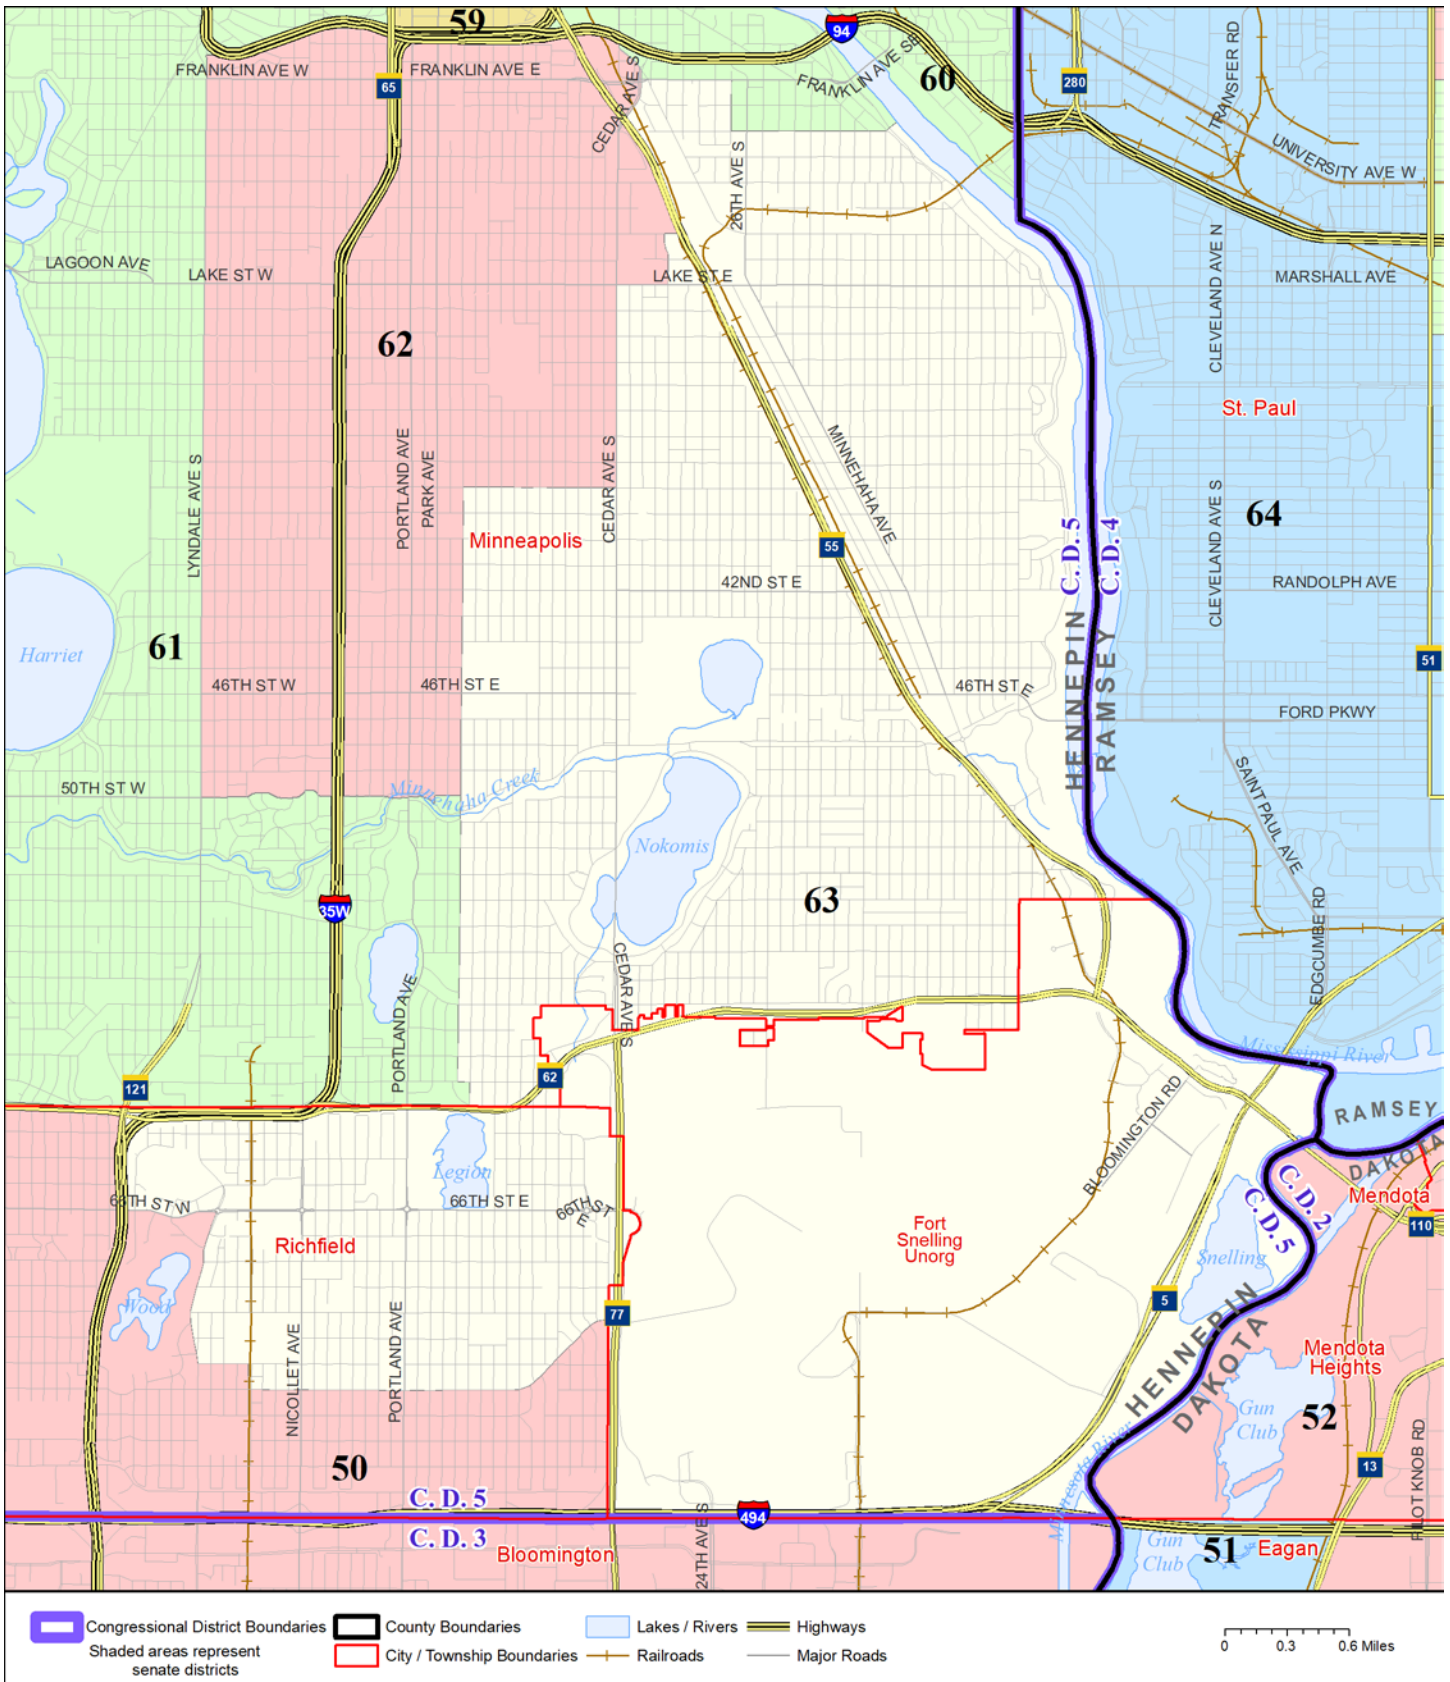

Senate District 63

Published by Office of the Minnesota Secretary of State, Elections Division. Current as of December 2019. Look up districts & polling places at <https://pollfinder.sos.state.mn.us>

About this map

This map shows the Congressional and Legislative Districts ordered by the Special Redistricting Panel in the matter of *Hippert, et al. v. Ritchie, et al*, No. A11-152, on February 21, 2012, as corrected under *Minnesota Statutes* 2.91, subd. 2 or adjusted under *Minnesota Statutes* 204B.146, subd. 3. Derived from precinct boundaries that are maintained by the Secretary of State and available for download at the [Minnesota Geospatial Commons](https://gisdata.mn.gov) (<https://gisdata.mn.gov>). Road data is from Mn/DOT and U.S. Census (Statewide) and NCompass (Metro). Rail data is from Mn/DOT. Water data is from MN DNR.

District Description

Territory of Minnesota Senate District 63:

- This area in Hennepin County:
 - These precincts in Minneapolis:
 - MINNEAPOLIS W-11 P-04
 - MINNEAPOLIS W-11 P-06
 - MINNEAPOLIS W-11 P-07
 - MINNEAPOLIS W-11 P-08
 - MINNEAPOLIS W-11 P-09
 - MINNEAPOLIS W-12 P-01
 - MINNEAPOLIS W-12 P-02
 - MINNEAPOLIS W-12 P-03
 - MINNEAPOLIS W-12 P-04
 - MINNEAPOLIS W-12 P-05
 - MINNEAPOLIS W-12 P-06
 - MINNEAPOLIS W-12 P-07
 - MINNEAPOLIS W-12 P-08
 - MINNEAPOLIS W-12 P-09
 - MINNEAPOLIS W-12 P-10
 - MINNEAPOLIS W-12 P-11
 - MINNEAPOLIS W-12 P-12
 - MINNEAPOLIS W-12 P-13
 - MINNEAPOLIS W-2 P-01
 - MINNEAPOLIS W-2 P-02
 - MINNEAPOLIS W-2 P-08
 - MINNEAPOLIS W-2 P-11
 - MINNEAPOLIS W-6 P-01
 - MINNEAPOLIS W-8 P-08
 - MINNEAPOLIS W-9 P-06
 - MINNEAPOLIS W-9 P-08
 - These precincts in Richfield:
 - RICHFIELD W-2 P-02
 - RICHFIELD W-2 P-07
 - RICHFIELD W-3 P-01
 - RICHFIELD W-3 P-08
 - All precincts in unorganized territory:
 - FORT SNELLING P-01