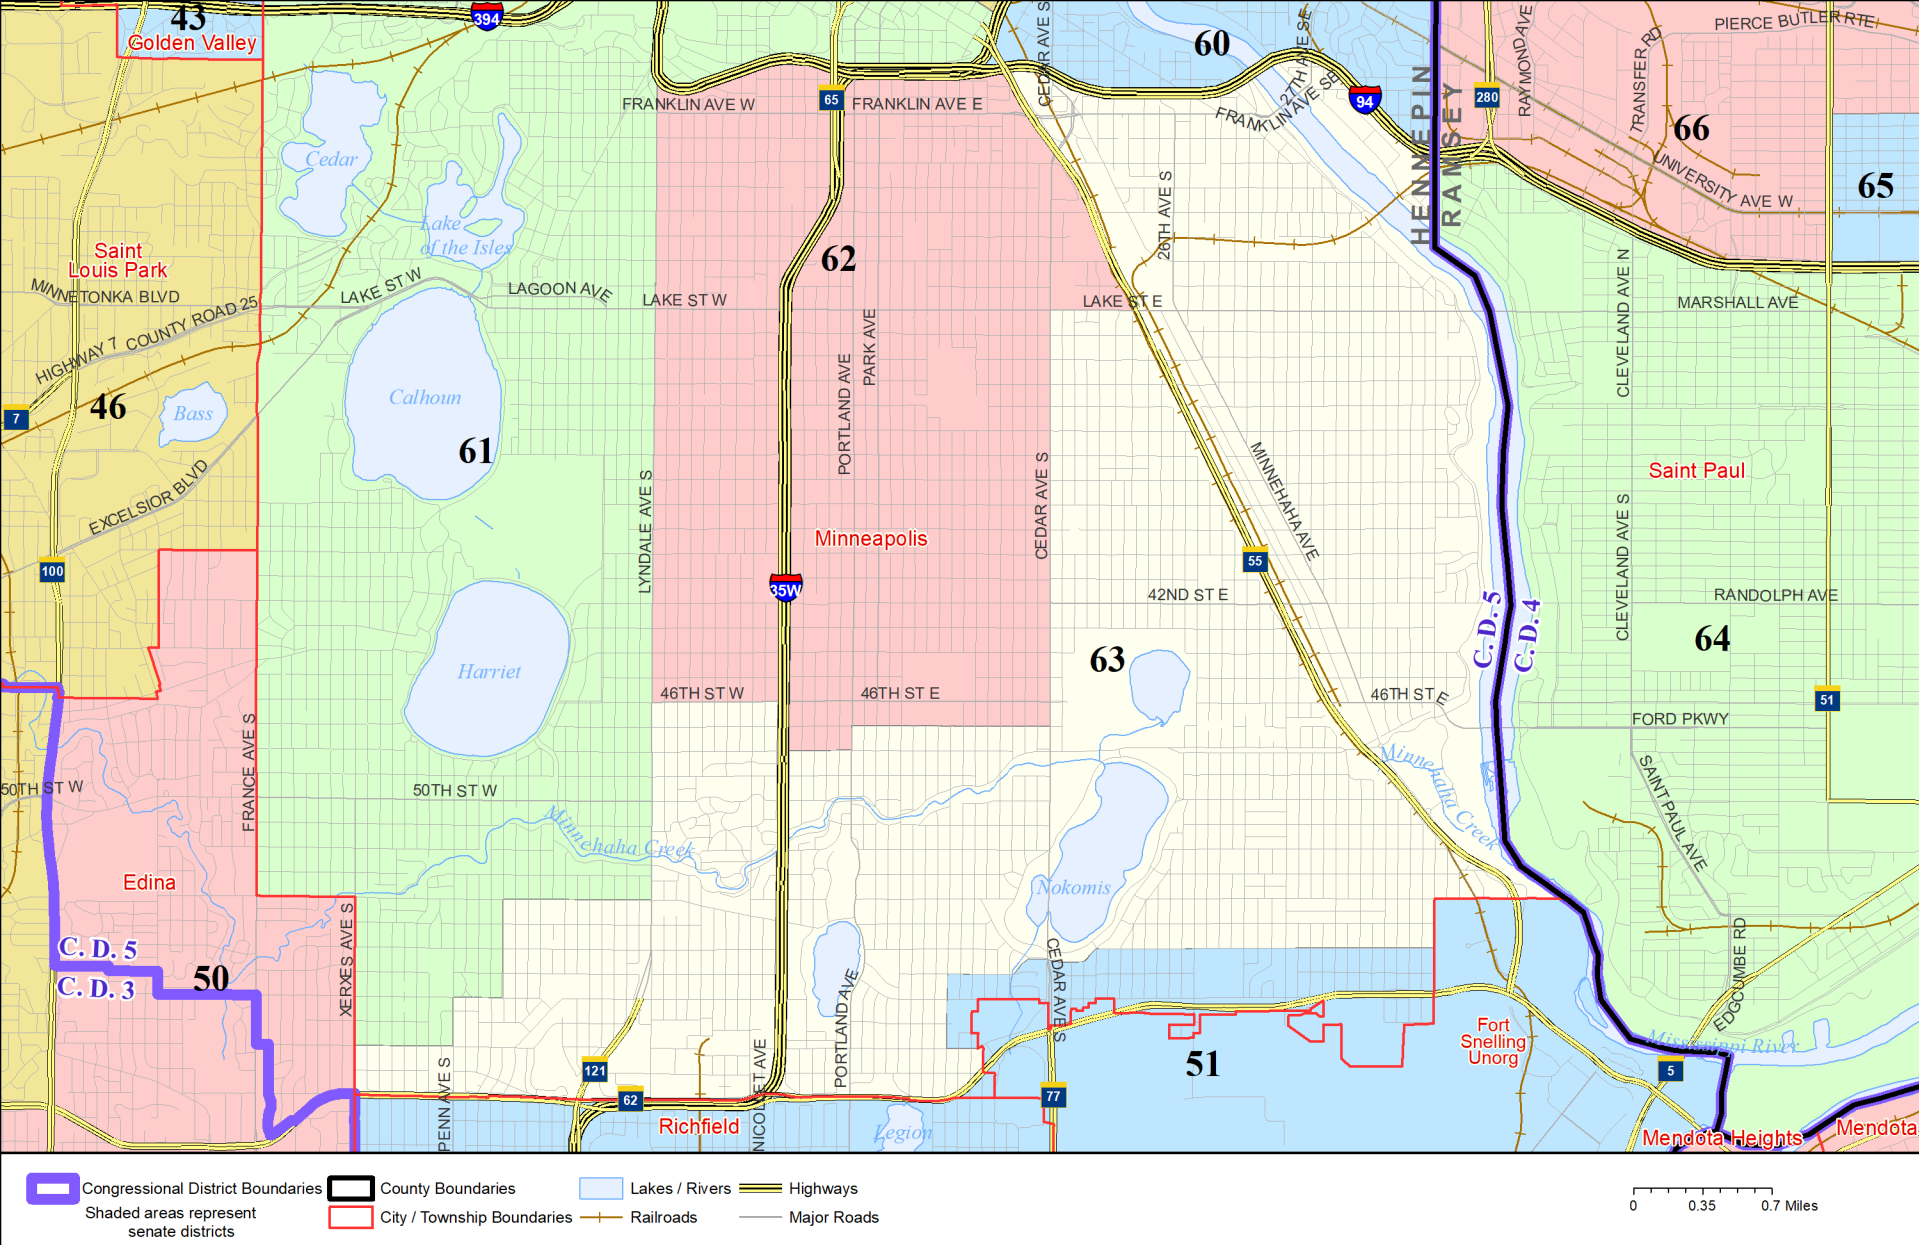

Senate District 63

Published by Office of the Minnesota Secretary of State, Elections Division. Current as of February 2022. Look up districts & polling places at <https://pollfinder.sos.state.mn.us>

About this map

This map shows the Congressional and Legislative Districts ordered by the Special Redistricting Panel in the matter of *Wattson, et al. v. Simon, et al*, No. A21-0243 and A21-0546, on February 15, 2022, as modified by 2022 Session Laws Chapter 92, as corrected under *Minnesota Statutes* 2.91, subd. 2, or as adjusted under *Minnesota Statutes* 204B.146, subd. 3. Boundaries from LCC-GIS derived from U.S. Census. Road data is from Mn/DOT and U.S. Census (Statewide) and NCompass (Metro). Rail data is from Mn/DOT. Water data is from MN DNR.

District Description

Territory of Minnesota Senate District 63:

- This area in Hennepin County:
 - These precincts in Minneapolis:
 - MINNEAPOLIS W-11 P-01
 - MINNEAPOLIS W-11 P-02
 - MINNEAPOLIS W-11 P-03
 - MINNEAPOLIS W-11 P-04
 - MINNEAPOLIS W-11 P-05
 - MINNEAPOLIS W-11 P-07
 - MINNEAPOLIS W-11 P-08
 - MINNEAPOLIS W-11 P-09
 - MINNEAPOLIS W-11 P-10
 - MINNEAPOLIS W-11 P-11
 - MINNEAPOLIS W-12 P-01
 - MINNEAPOLIS W-12 P-02
 - MINNEAPOLIS W-12 P-03
 - MINNEAPOLIS W-12 P-04
 - MINNEAPOLIS W-12 P-05
 - MINNEAPOLIS W-12 P-06
 - MINNEAPOLIS W-12 P-07
 - MINNEAPOLIS W-12 P-08
 - MINNEAPOLIS W-12 P-09
 - MINNEAPOLIS W-12 P-10
 - MINNEAPOLIS W-12 P-11
 - MINNEAPOLIS W-13 P-08
 - MINNEAPOLIS W-13 P-09
 - MINNEAPOLIS W-2 P-08
 - MINNEAPOLIS W-2 P-09
 - MINNEAPOLIS W-6 P-08
 - MINNEAPOLIS W-6 P-09
 - MINNEAPOLIS W-8 P-09
 - MINNEAPOLIS W-9 P-06
 - MINNEAPOLIS W-9 P-08
 - MINNEAPOLIS W-9 P-09