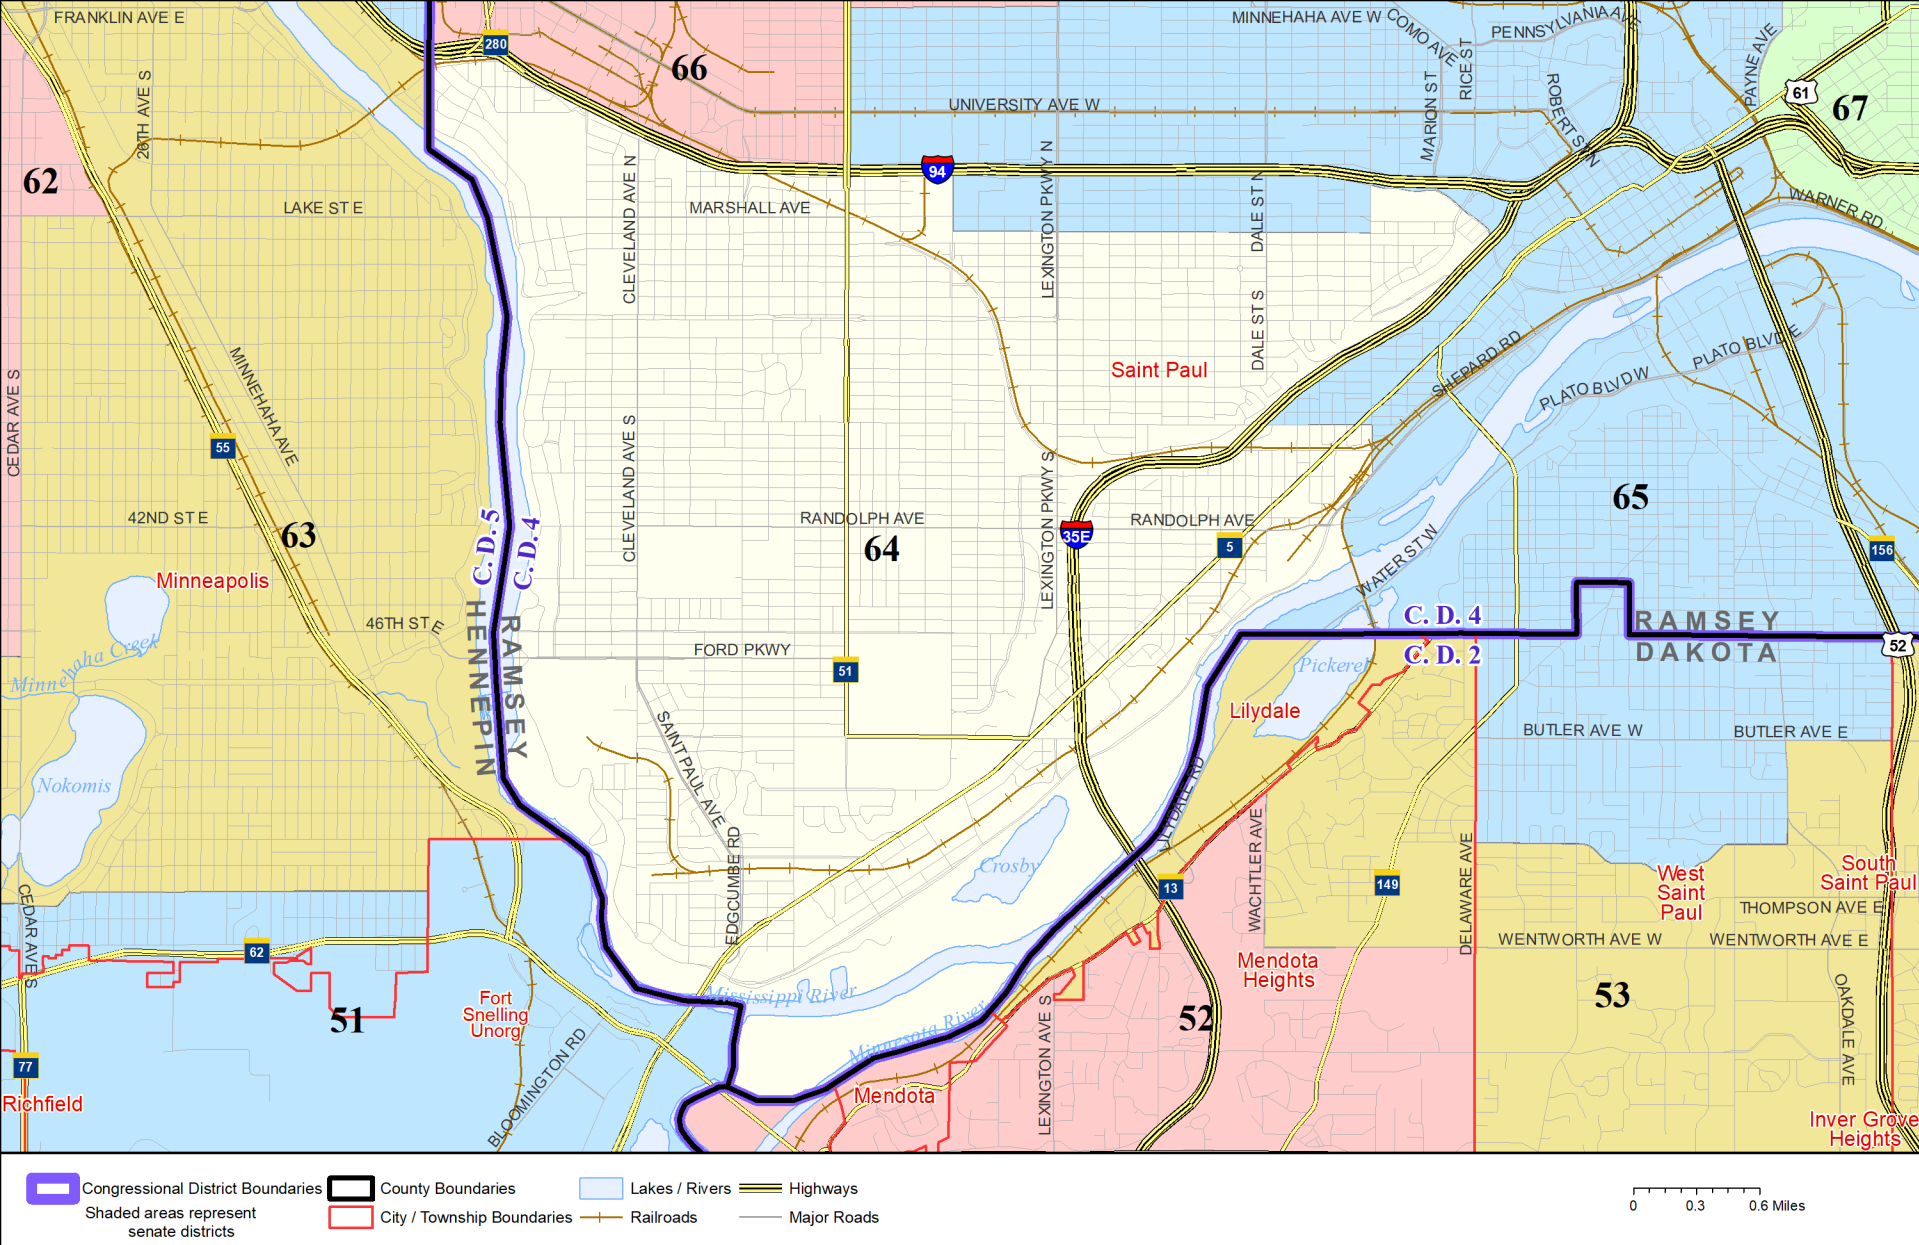

# Senate District 64

Published by Office of the Minnesota Secretary of State, Elections Division. Current as of February 2022. Look up districts & polling places at <https://pollfinder.sos.state.mn.us>

**About this map**  
 This map shows the Congressional and Legislative Districts ordered by the Special Redistricting Panel in the matter of *Wattson, et al. v. Simon, et al*, No. A21-0243 and A21-0546, on February 15, 2022, as modified by 2022 Session Laws Chapter 92, as corrected under *Minnesota Statutes* 2.91, subd. 2, or as adjusted under *Minnesota Statutes* 204B.146, subd. 3. Boundaries from LCC-GIS derived from U.S. Census. Road data is from Mn/DOT and U.S. Census (Statewide) and NCompass (Metro). Rail data is from Mn/DOT. Water data is from MN DNR.

## District Description

Territory of Minnesota Senate District 64:

- This area in Ramsey County:
  - These precincts in St. Paul:
    - ST. PAUL W-1 P-02
    - ST. PAUL W-1 P-07
    - ST. PAUL W-1 P-10
    - ST. PAUL W-2 P-02
    - ST. PAUL W-2 P-04
    - ST. PAUL W-2 P-05
    - ST. PAUL W-2 P-06
    - ST. PAUL W-3 P-01
    - ST. PAUL W-3 P-02
    - ST. PAUL W-3 P-03
    - ST. PAUL W-3 P-04
    - ST. PAUL W-3 P-05
    - ST. PAUL W-3 P-06
    - ST. PAUL W-3 P-07
    - ST. PAUL W-3 P-08
    - ST. PAUL W-3 P-09
    - ST. PAUL W-3 P-10
    - ST. PAUL W-3 P-11
    - ST. PAUL W-3 P-12
    - ST. PAUL W-3 P-13
    - ST. PAUL W-4 P-04
    - ST. PAUL W-4 P-05
    - ST. PAUL W-4 P-06
    - ST. PAUL W-4 P-12