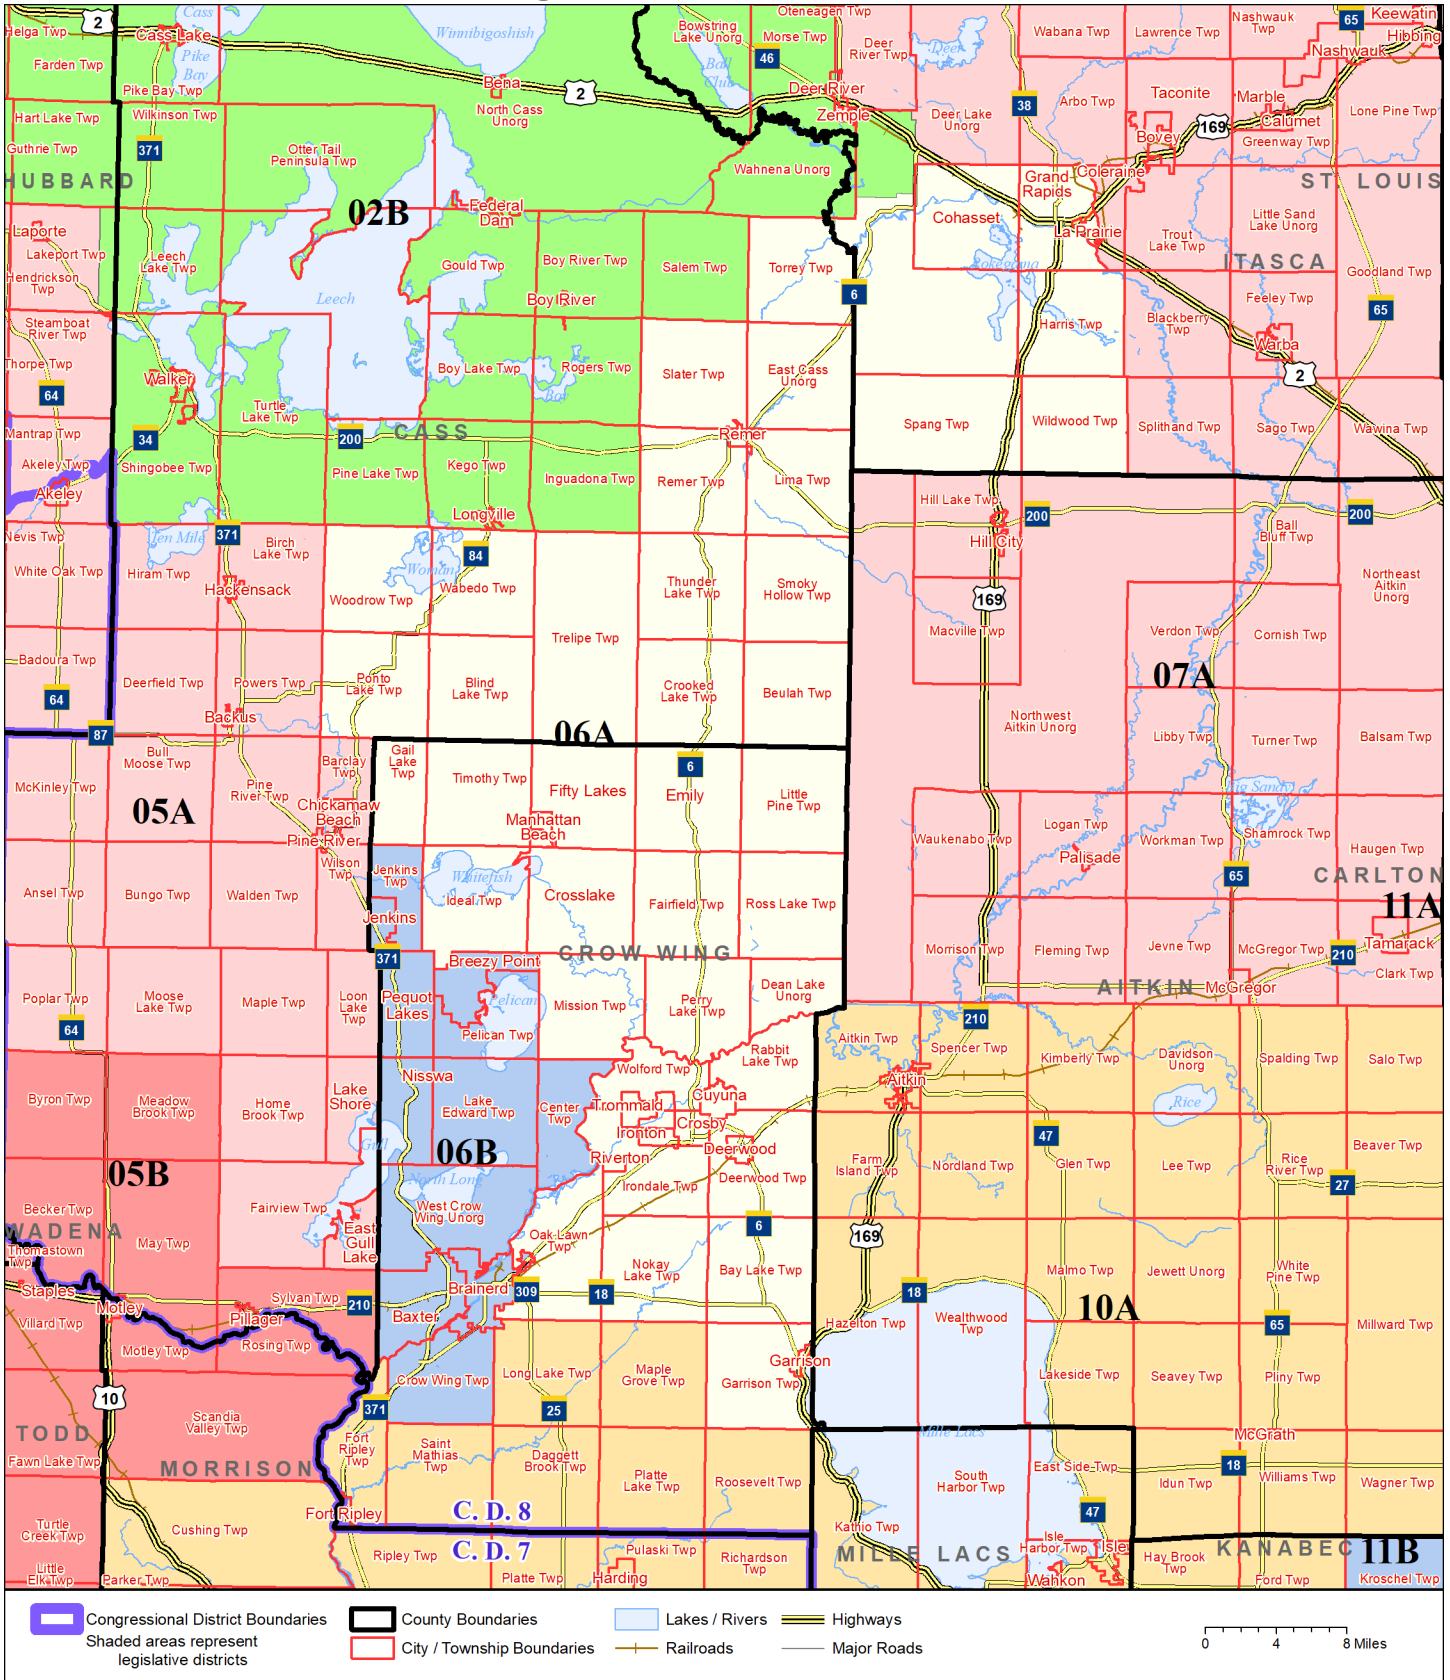

Legislative District 6A

Published by Office of the Minnesota Secretary of State, Elections Division. Current as of February 2022. Look up districts & polling places at <https://pollfinder.sos.state.mn.us>

About this map

This map shows the Congressional and Legislative Districts ordered by the Special Redistricting Panel in the matter of *Wattson, et al. v. Simon, et al*, No. A21-0243 and A21-0546, on February 15, 2022, as modified by 2022 Session Laws Chapter 92, as corrected under *Minnesota Statutes* 2.91, subd. 2, or as adjusted under *Minnesota Statutes* 204B.146, subd. 3. Boundaries from LCC-GIS derived from U.S. Census. Road data is from Mn/DOT and U.S. Census (Statewide) and NCompass (Metro). Rail data is from Mn/DOT. Water data is from MN DNR.

District Description

Territory of Minnesota Legislative District 6A:

- This area in Cass County:
 - Beulah Twp
 - Blind Lake Twp
 - Crooked Lake Twp
 - Lima Twp
 - Ponto Lake Twp
 - Remer
 - Remer Twp
 - Slater Twp
 - Smoky Hollow Twp
 - Thunder Lake Twp
 - Torrey Twp
 - Trelipe Twp
 - Wabedo Twp
 - Woodrow Twp
 - These precincts in unorganized territory:
 - WILLOW RIVER
- This area in Crow Wing County:
 - Bay Lake Twp
 - These precincts in Brainerd:
 - BRAINERD W-3 P-3
 - Crosby
 - Crosslake
 - Cuyuna
 - Deerwood
 - Deerwood Twp
 - Emily
 - Fairfield Twp
 - Fifty Lakes
 - Gail Lake Twp
 - Garrison
 - Garrison Twp
 - Ideal Twp
 - Irondale Twp
 - Ironton
 - Little Pine Twp
 - Manhattan Beach
 - Mission Twp
 - Nokay Lake Twp
 - Oak Lawn Twp
 - Perry Lake Twp
 - Rabbit Lake Twp
 - Riverton
 - Ross Lake Twp
 - Timothy Twp
 - Trommald
 - Wolford Twp
 - These precincts in unorganized territory:
 - DEAN LAKE PREC

- This area in Itasca County:
 - Cohasset
 - Grand Rapids
 - Harris Twp
 - La Prairie
 - Spang Twp
 - Wildwood Twp
 - These precincts in unorganized territory:
 - SUGAR LAKE PREC
 - WELLERS-MCCORMICK PREC 2