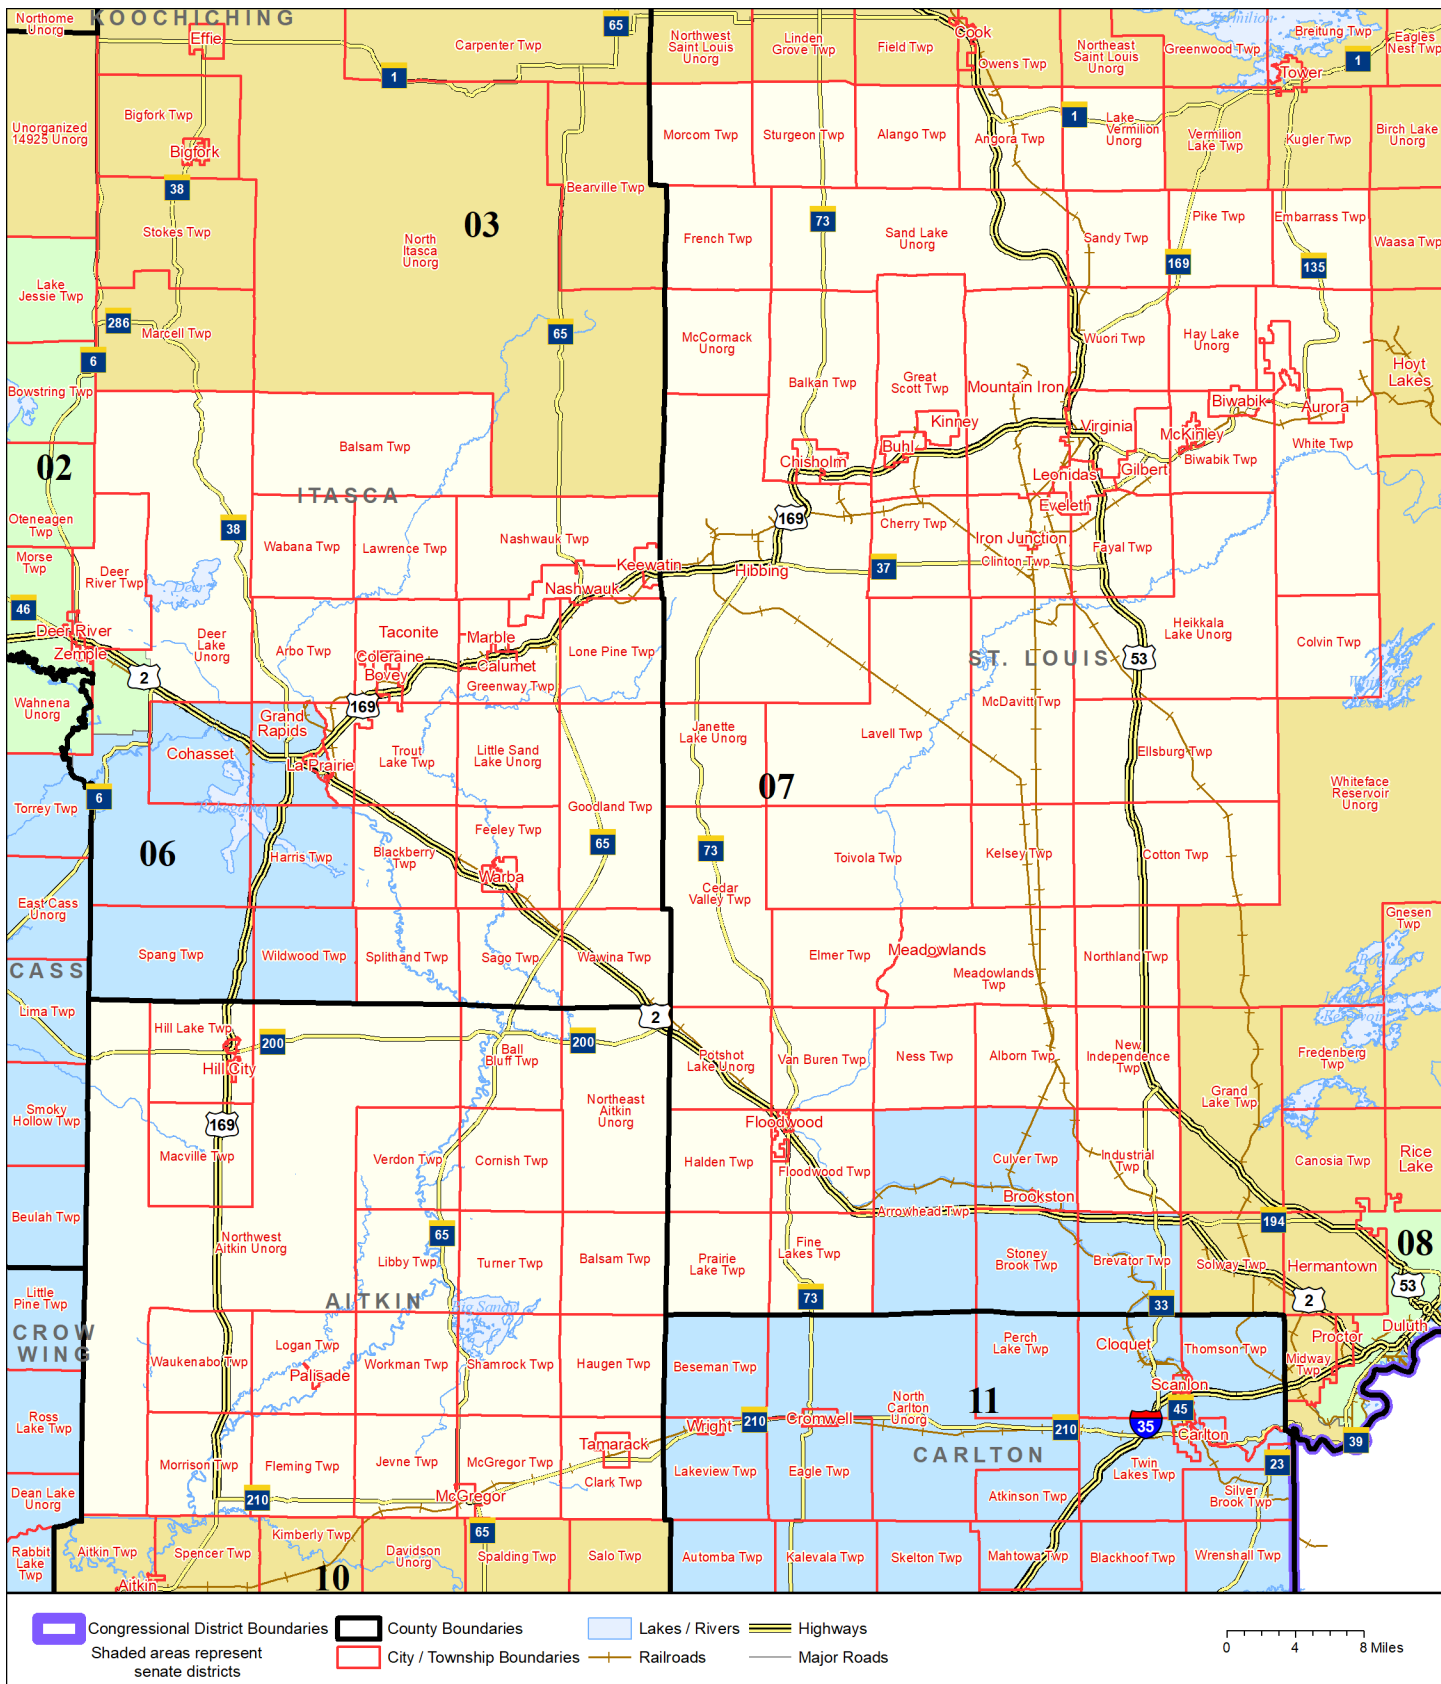

Senate District 7

Published by Office of the Minnesota Secretary of State, Elections Division. Current as of February 2022. Look up districts & polling places at <https://pollfinder.sos.state.mn.us>

About this map

This map shows the Congressional and Legislative Districts ordered by the Special Redistricting Panel in the matter of *Wattson, et al. v. Simon, et al*, No. A21-0243 and A21-0546, on February 15, 2022, as modified by 2022 Session Laws Chapter 92, as corrected under *Minnesota Statutes* 2.91, subd. 2, or as adjusted under *Minnesota Statutes* 204B.146, subd. 3. Boundaries from LCC-GIS derived from U.S. Census. Road data is from Mn/DOT and U.S. Census (Statewide) and NCompass (Metro). Rail data is from Mn/DOT. Water data is from MN DNR.

District Description

Territory of Minnesota Senate District 7:

- This area in Aitkin County:
 - Ball Bluff Twp
 - Balsam Twp
 - Clark Twp
 - Cornish Twp
 - Fleming Twp
 - Haugen Twp
 - Hill City
 - Hill Lake Twp
 - Jevne Twp
 - Libby Twp
 - Logan Twp
 - Mcgregor
 - Mcgregor Twp
 - Macville Twp
 - Morrison Twp
 - Palisade
 - Shamrock Twp
 - Tamarack
 - Turner Twp
 - Verdon Twp
 - Waukenabo Twp
 - Workman Twp
 - These precincts in unorganized territory:
 - NE AITKIN UNORG
 - NW AITKIN UNORG
- This area in Itasca County:
 - Arbo Twp
 - Balsam Twp
 - Blackberry Twp
 - Bovey
 - Calumet
 - Coleraine
 - These precincts in Deer River:
 - DEER RIVER P-2
 - Deer River Twp
 - Feeley Twp
 - Goodland Twp
 - Greenway Twp
 - Keewatin
 - Lawrence Twp
 - Lone Pine Twp
 - Marble
 - Nashwauk
 - Nashwauk Twp
 - Sago Twp
 - Splithand Twp
 - Taconite
 - Trout Lake Twp

- Pike Twp
- Prairie Lake Twp
- Sandy Twp
- Sturgeon Twp
- Toivola Twp
- Van Buren Twp
- Virginia
- White Twp
- Wuori Twp
- These precincts in unorganized territory:
 - UNORG. PRCT. 1
 - UNORG. PRCT. 10
 - UNORG. PRCT. 14
 - UNORG. PRCT. 15
 - UNORG. PRCT. 16
 - UNORG. PRCT. 17
 - UNORG. PRCT. 18
 - UNORG. PRCT. 4
 - UNORG. PRCT. 5
 - UNORG. PRCT. 7
 - UNORG. PRCT. 8