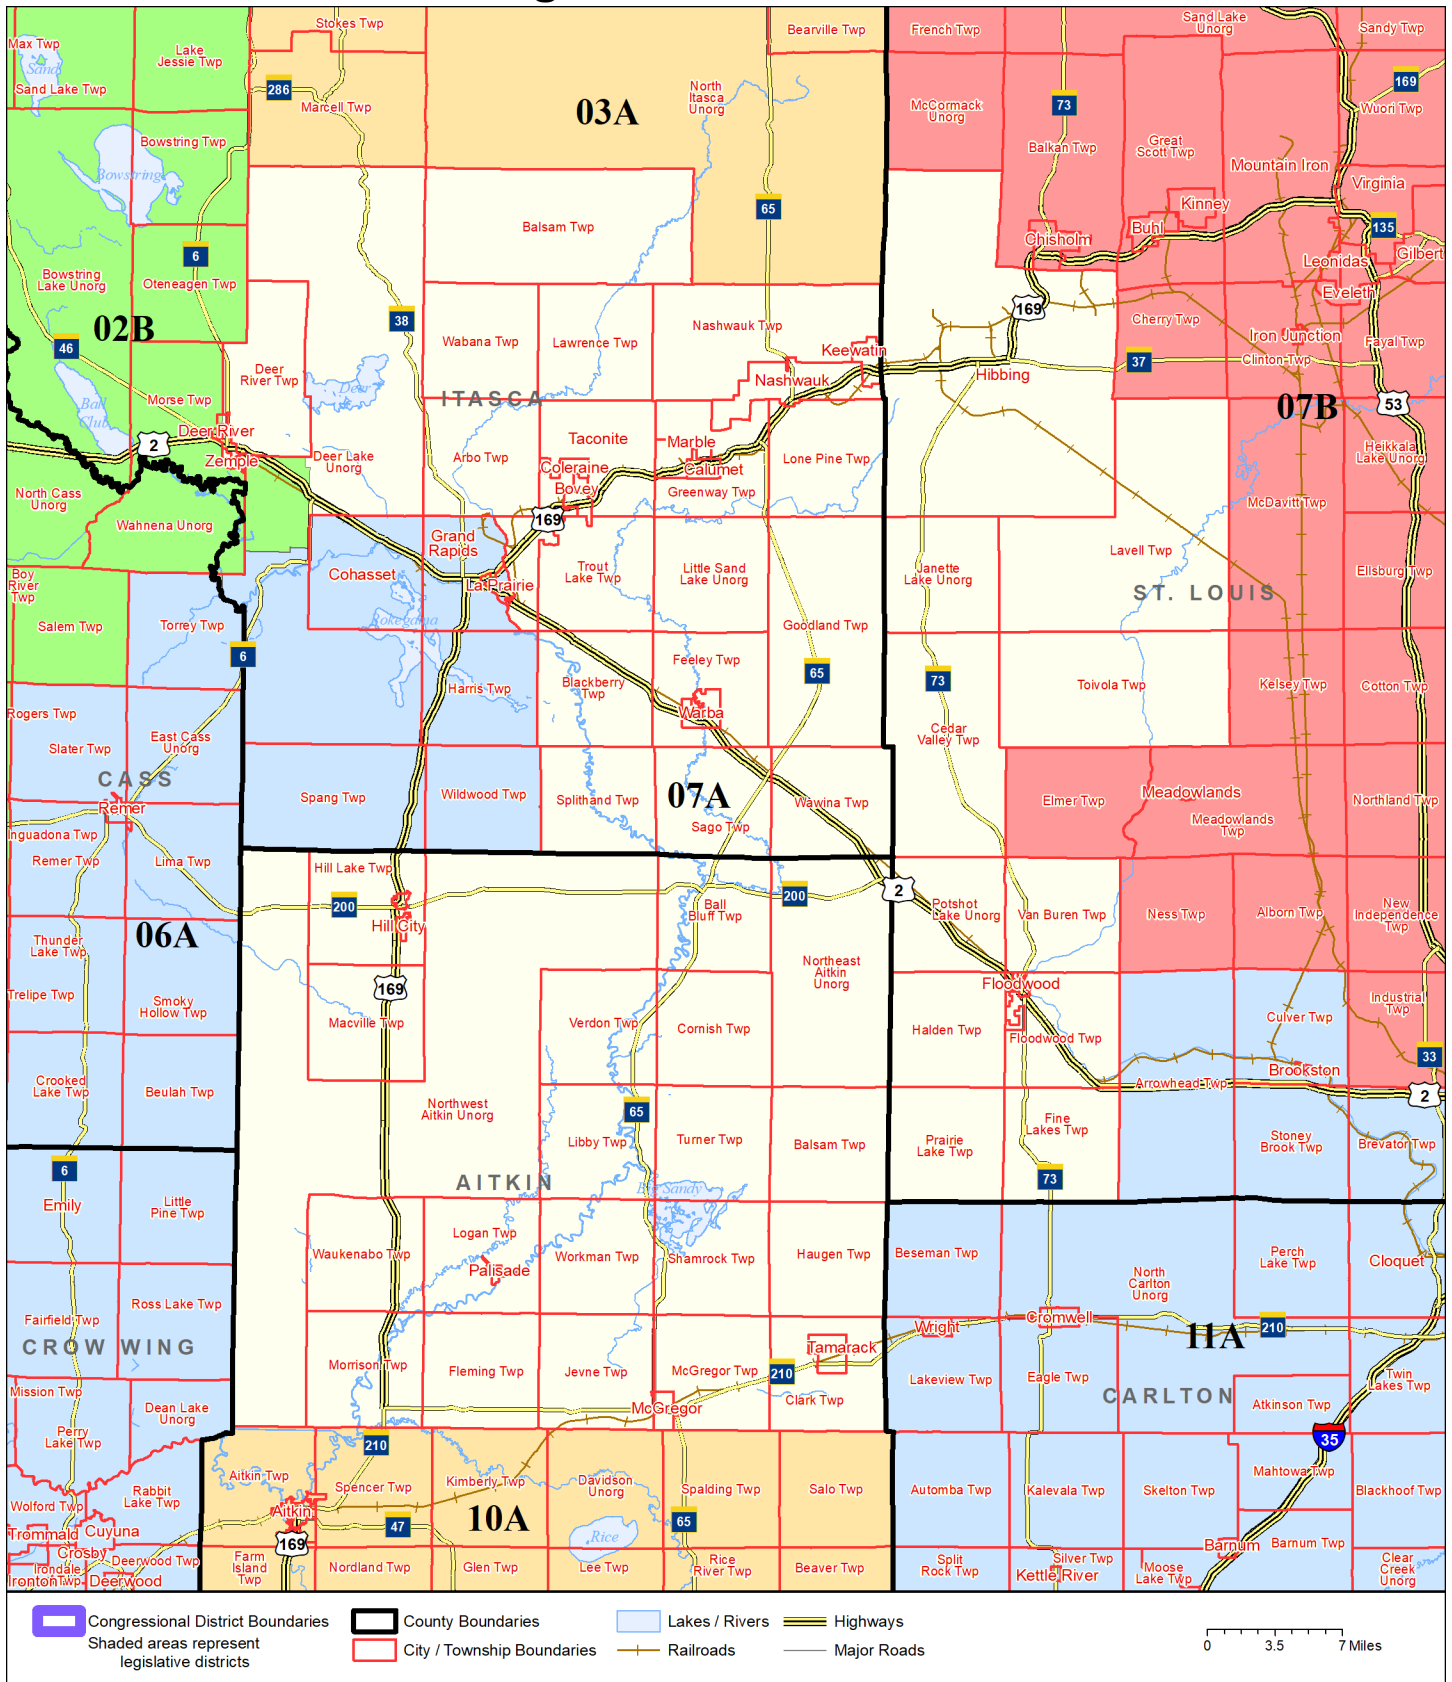

# Legislative District 7A

Published by Office of the Minnesota Secretary of State, Elections Division. Current as of February 2022. Look up districts & polling places at <https://pollfinder.sos.state.mn.us>

## About this map

This map shows the Congressional and Legislative Districts ordered by the Special Redistricting Panel in the matter of *Wattson, et al. v. Simon, et al*, No. A21-0243 and A21-0546, on February 15, 2022, as modified by 2022 Session Laws Chapter 92, as corrected under *Minnesota Statutes* 2.91, subd. 2, or as adjusted under *Minnesota Statutes* 204B.146, subd. 3. Boundaries from LCC-GIS derived from U.S. Census. Road data is from Mn/DOT and U.S. Census (Statewide) and NCompass (Metro). Rail data is from Mn/DOT. Water data is from MN DNR.

## District Description

Territory of Minnesota Legislative District 7A:

- This area in Aitkin County:
  - Ball Bluff Twp
  - Balsam Twp
  - Clark Twp
  - Cornish Twp
  - Fleming Twp
  - Haugen Twp
  - Hill City
  - Hill Lake Twp
  - Jevne Twp
  - Libby Twp
  - Logan Twp
  - Mcgregor
  - Mcgregor Twp
  - Macville Twp
  - Morrison Twp
  - Palisade
  - Shamrock Twp
  - Tamarack
  - Turner Twp
  - Verdon Twp
  - Waukenabo Twp
  - Workman Twp
  - These precincts in unorganized territory:
    - NE AITKIN UNORG
    - NW AITKIN UNORG
- This area in Itasca County:
  - Arbo Twp
  - Balsam Twp
  - Blackberry Twp
  - Bovey
  - Calumet
  - Coleraine
  - These precincts in Deer River:
    - DEER RIVER P-2
  - Deer River Twp
  - Feeley Twp
  - Goodland Twp
  - Greenway Twp
  - Keewatin
  - Lawrence Twp
  - Lone Pine Twp
  - Marble
  - Nashwauk
  - Nashwauk Twp
  - Sago Twp
  - Splithand Twp
  - Taconite
  - Trout Lake Twp