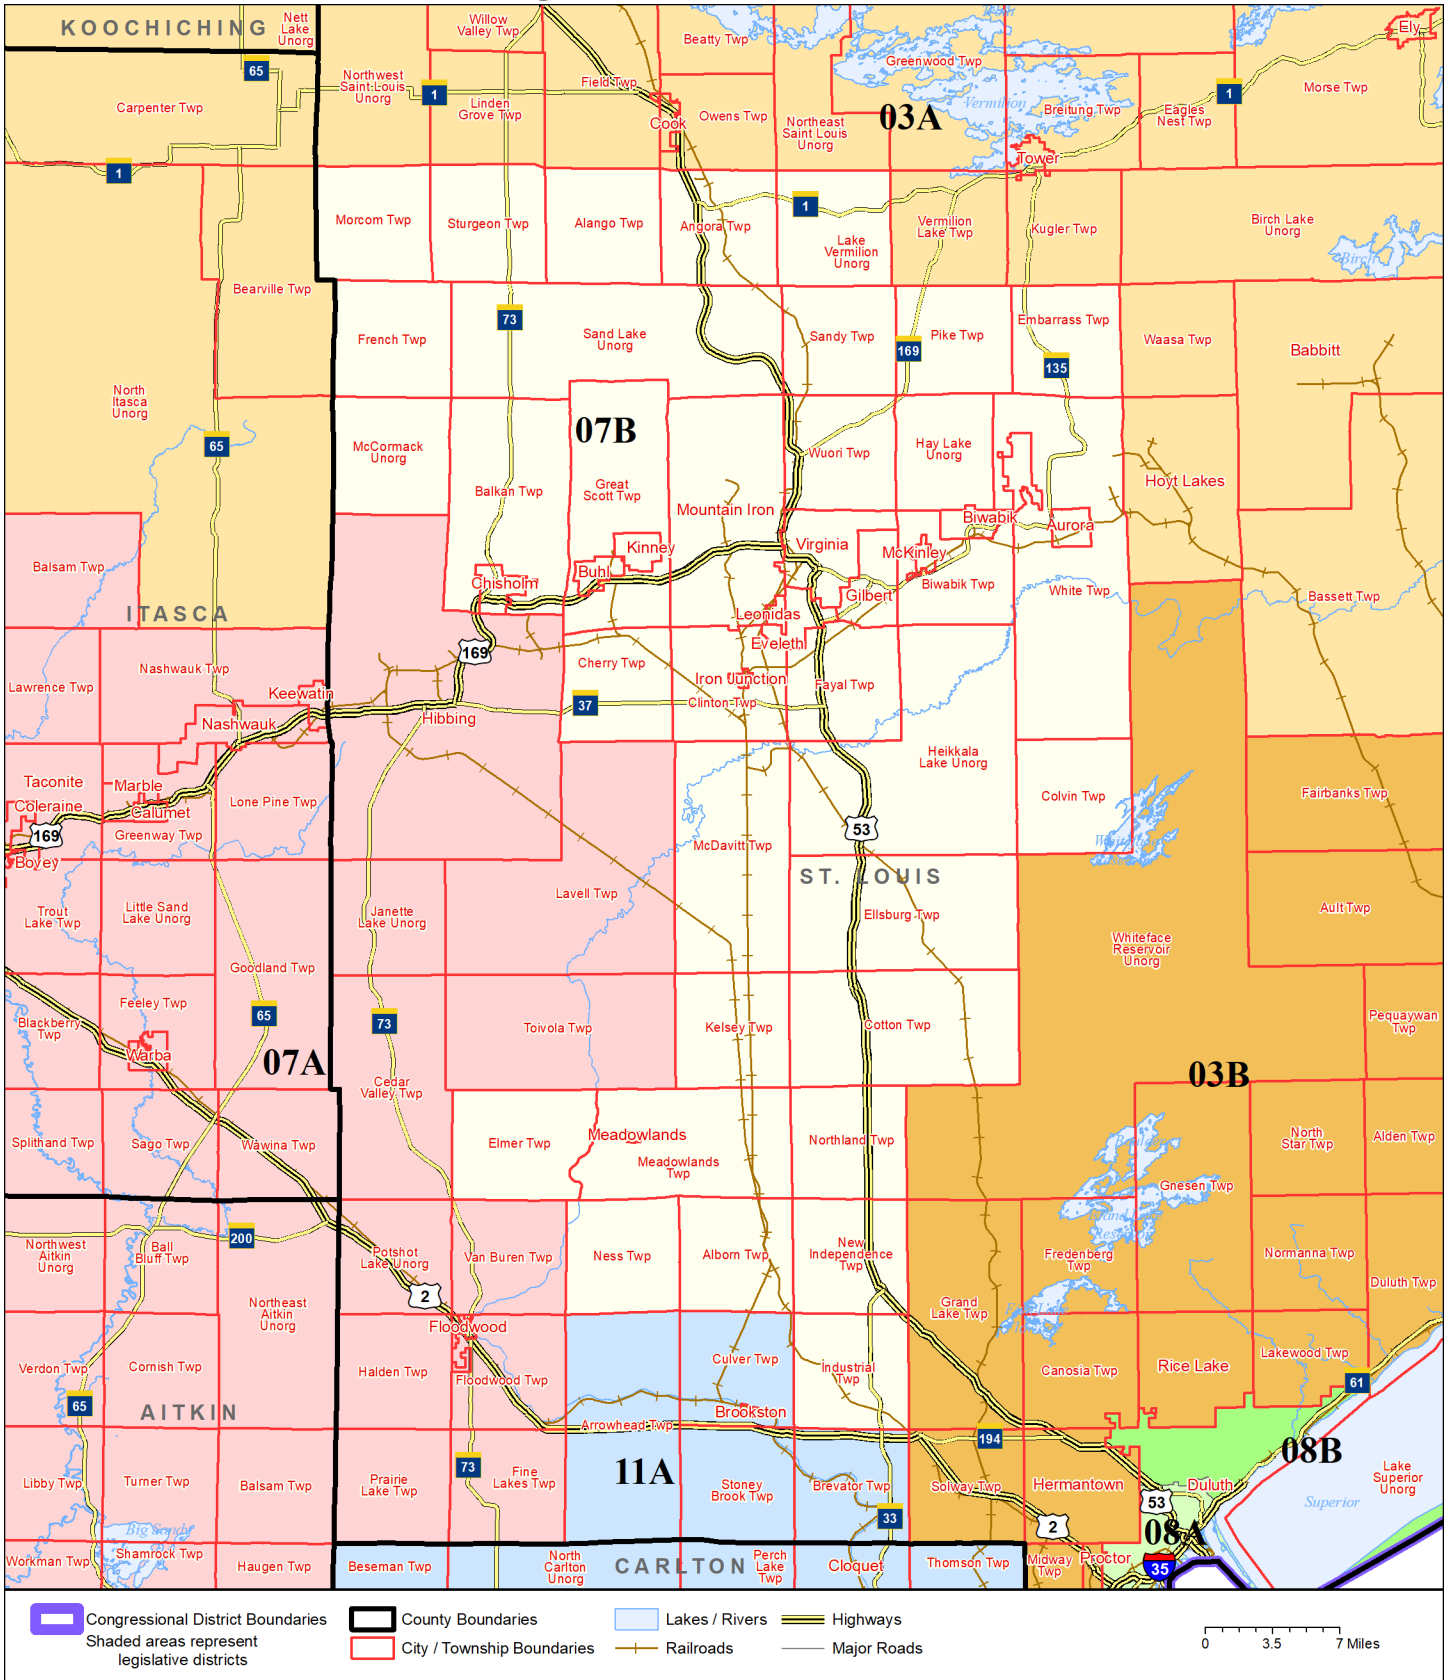

Legislative District 7B

Published by Office of the Minnesota Secretary of State, Elections Division. Current as of February 2022. Look up districts & polling places at <https://pollfinder.sos.state.mn.us>

About this map

This map shows the Congressional and Legislative Districts ordered by the Special Redistricting Panel in the matter of *Wattson, et al. v. Simon, et al*, No. A21-0243 and A21-0546, on February 15, 2022, as modified by 2022 Session Laws Chapter 92, as corrected under *Minnesota Statutes* 2.91, subd. 2, or as adjusted under *Minnesota Statutes* 204B.146, subd. 3. Boundaries from LCC-GIS derived from U.S. Census. Road data is from Mn/DOT and U.S. Census (Statewide) and NCompass (Metro). Rail data is from Mn/DOT. Water data is from MN DNR.

District Description

Territory of Minnesota Legislative District 7B:

- This area in St. Louis County:
 - Alango Twp
 - Alborn Twp
 - Angora Twp
 - Aurora
 - Balkan Twp
 - Biwabik
 - Biwabik Twp
 - Buhl
 - Cherry Twp
 - Chisholm
 - Clinton Twp
 - Colvin Twp
 - Cotton Twp
 - Ellsburg Twp
 - Elmer Twp
 - Embarrass Twp
 - Eveleth
 - Fayal Twp
 - French Twp
 - Gilbert
 - Great Scott Twp
 - Industrial Twp
 - Iron Junction
 - Kelsey Twp
 - Kinney
 - Leonidas
 - Mcdavitt Twp
 - Mckinley
 - Meadowlands
 - Meadowlands Twp
 - Morcom Twp
 - Mountain Iron
 - Ness Twp
 - New Independence Twp
 - Northland Twp
 - Pike Twp
 - Sandy Twp
 - Sturgeon Twp
 - Virginia
 - White Twp
 - Wuori Twp
 - These precincts in unorganized territory:
 - UNORG. PRCT. 10
 - UNORG. PRCT. 14
 - UNORG. PRCT. 15
 - UNORG. PRCT. 16
 - UNORG. PRCT. 17
 - UNORG. PRCT. 18
 - UNORG. PRCT. 5