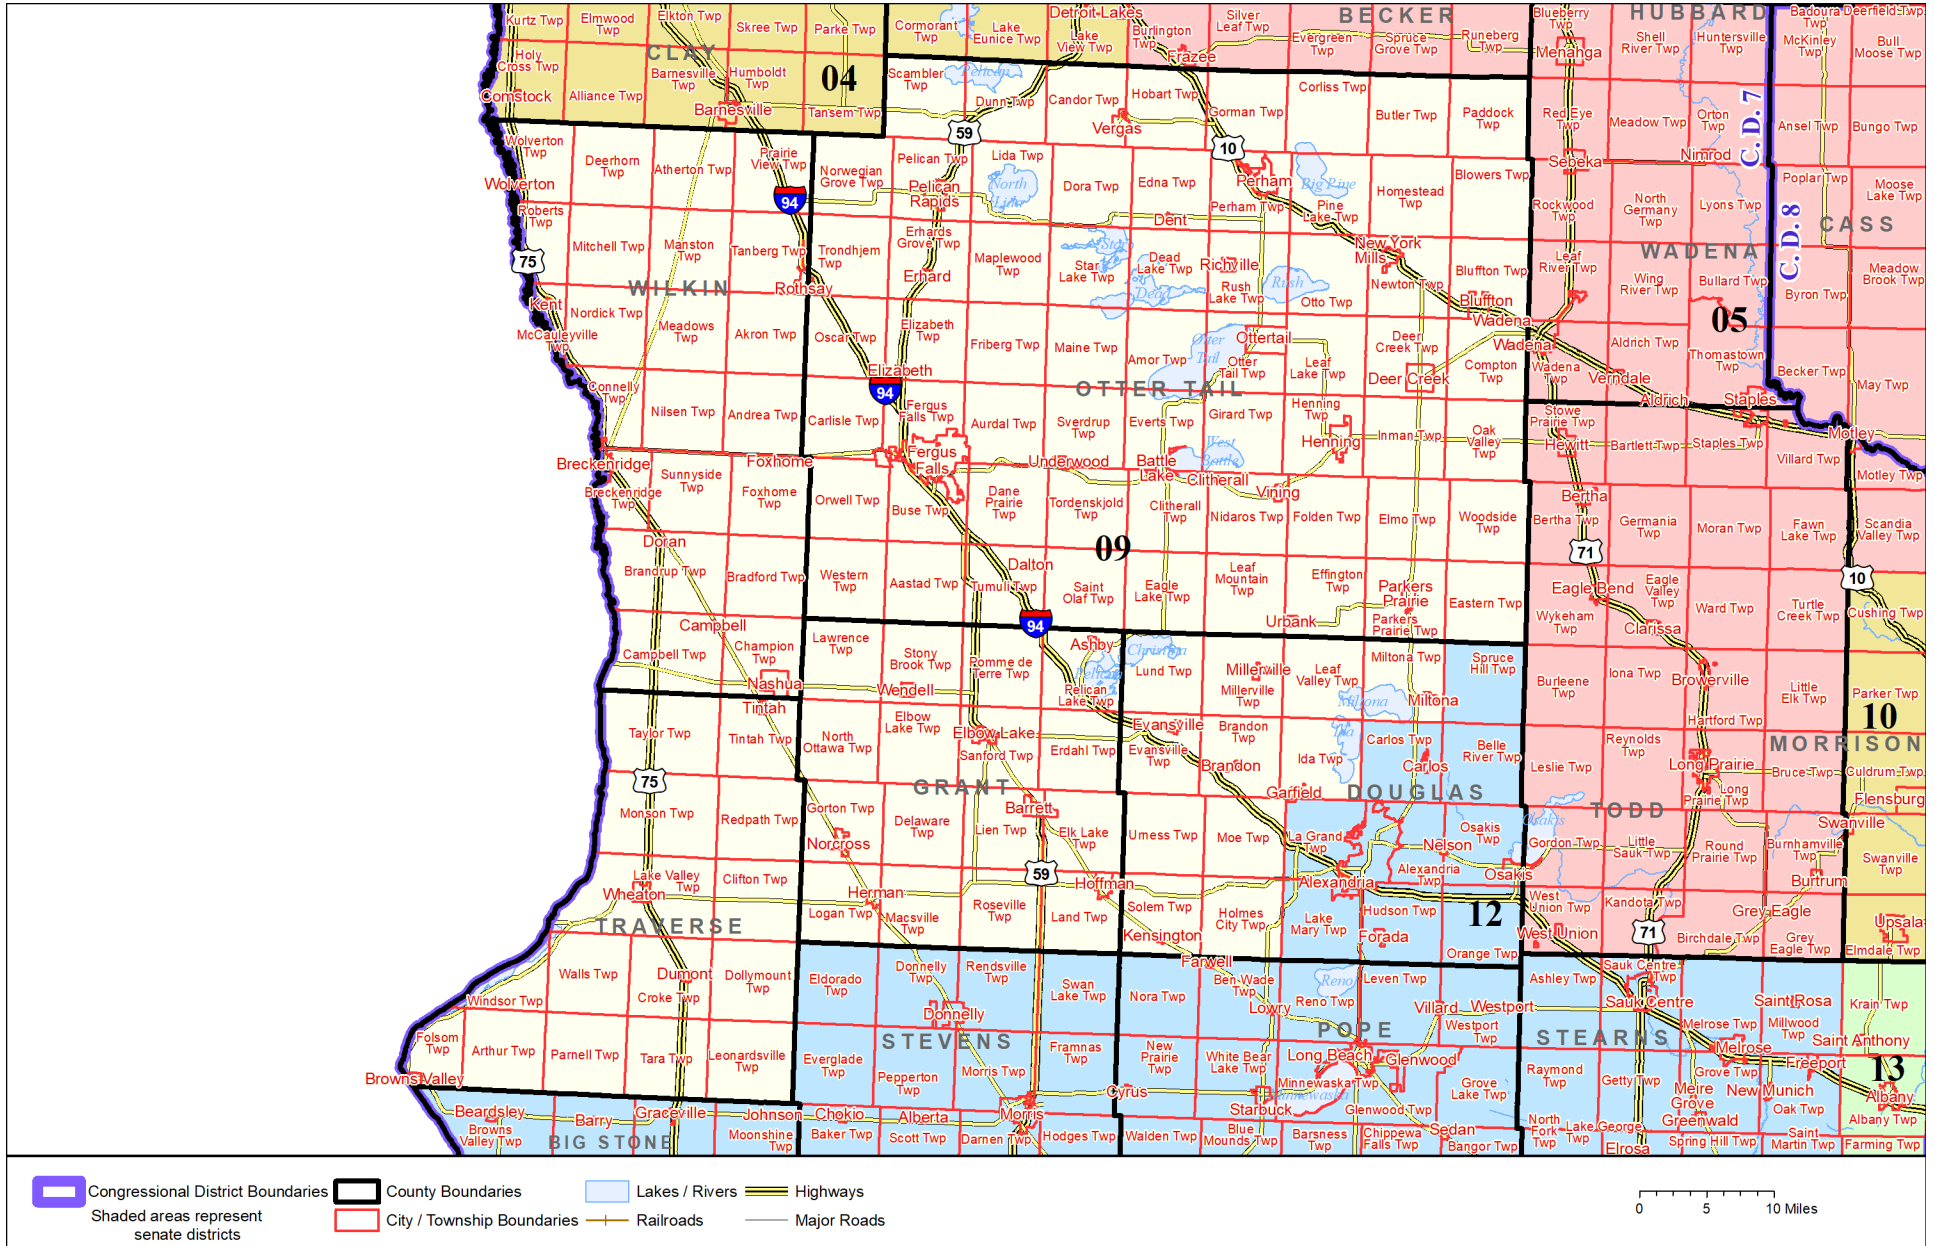

Senate District 9

Published by Office of the Minnesota Secretary of State, Elections Division. Current as of February 2022. Look up districts & polling places at <https://pollfinder.sos.state.mn.us>

About this map

This map shows the Congressional and Legislative Districts ordered by the Special Redistricting Panel in the matter of *Wattson, et al. v. Simon, et al*, No. A21-0243 and A21-0546, on February 15, 2022, as modified by 2022 Session Laws Chapter 92, as corrected under *Minnesota Statutes* 2.91, subd. 2, or as adjusted under *Minnesota Statutes* 204B.146, subd. 3. Boundaries from LCC-GIS derived from U.S. Census. Road data is from Mn/DOT and U.S. Census (Statewide) and NCompass (Metro). Rail data is from Mn/DOT. Water data is from MN DNR.

District Description

Territory of Minnesota Senate District 9:

- This area in Douglas County:
 - Brandon
 - Brandon Twp
 - Evansville
 - Evansville Twp
 - Garfield
 - Holmes City Twp
 - Ida Twp
 - Kensington
 - Leaf Valley Twp
 - Lund Twp
 - Millerville
 - Millerville Twp
 - Miltona
 - Miltona Twp
 - Moe Twp
 - Solem Twp
 - Urness Twp
- Grant County
- Otter Tail County
- Traverse County
- Wilkin County