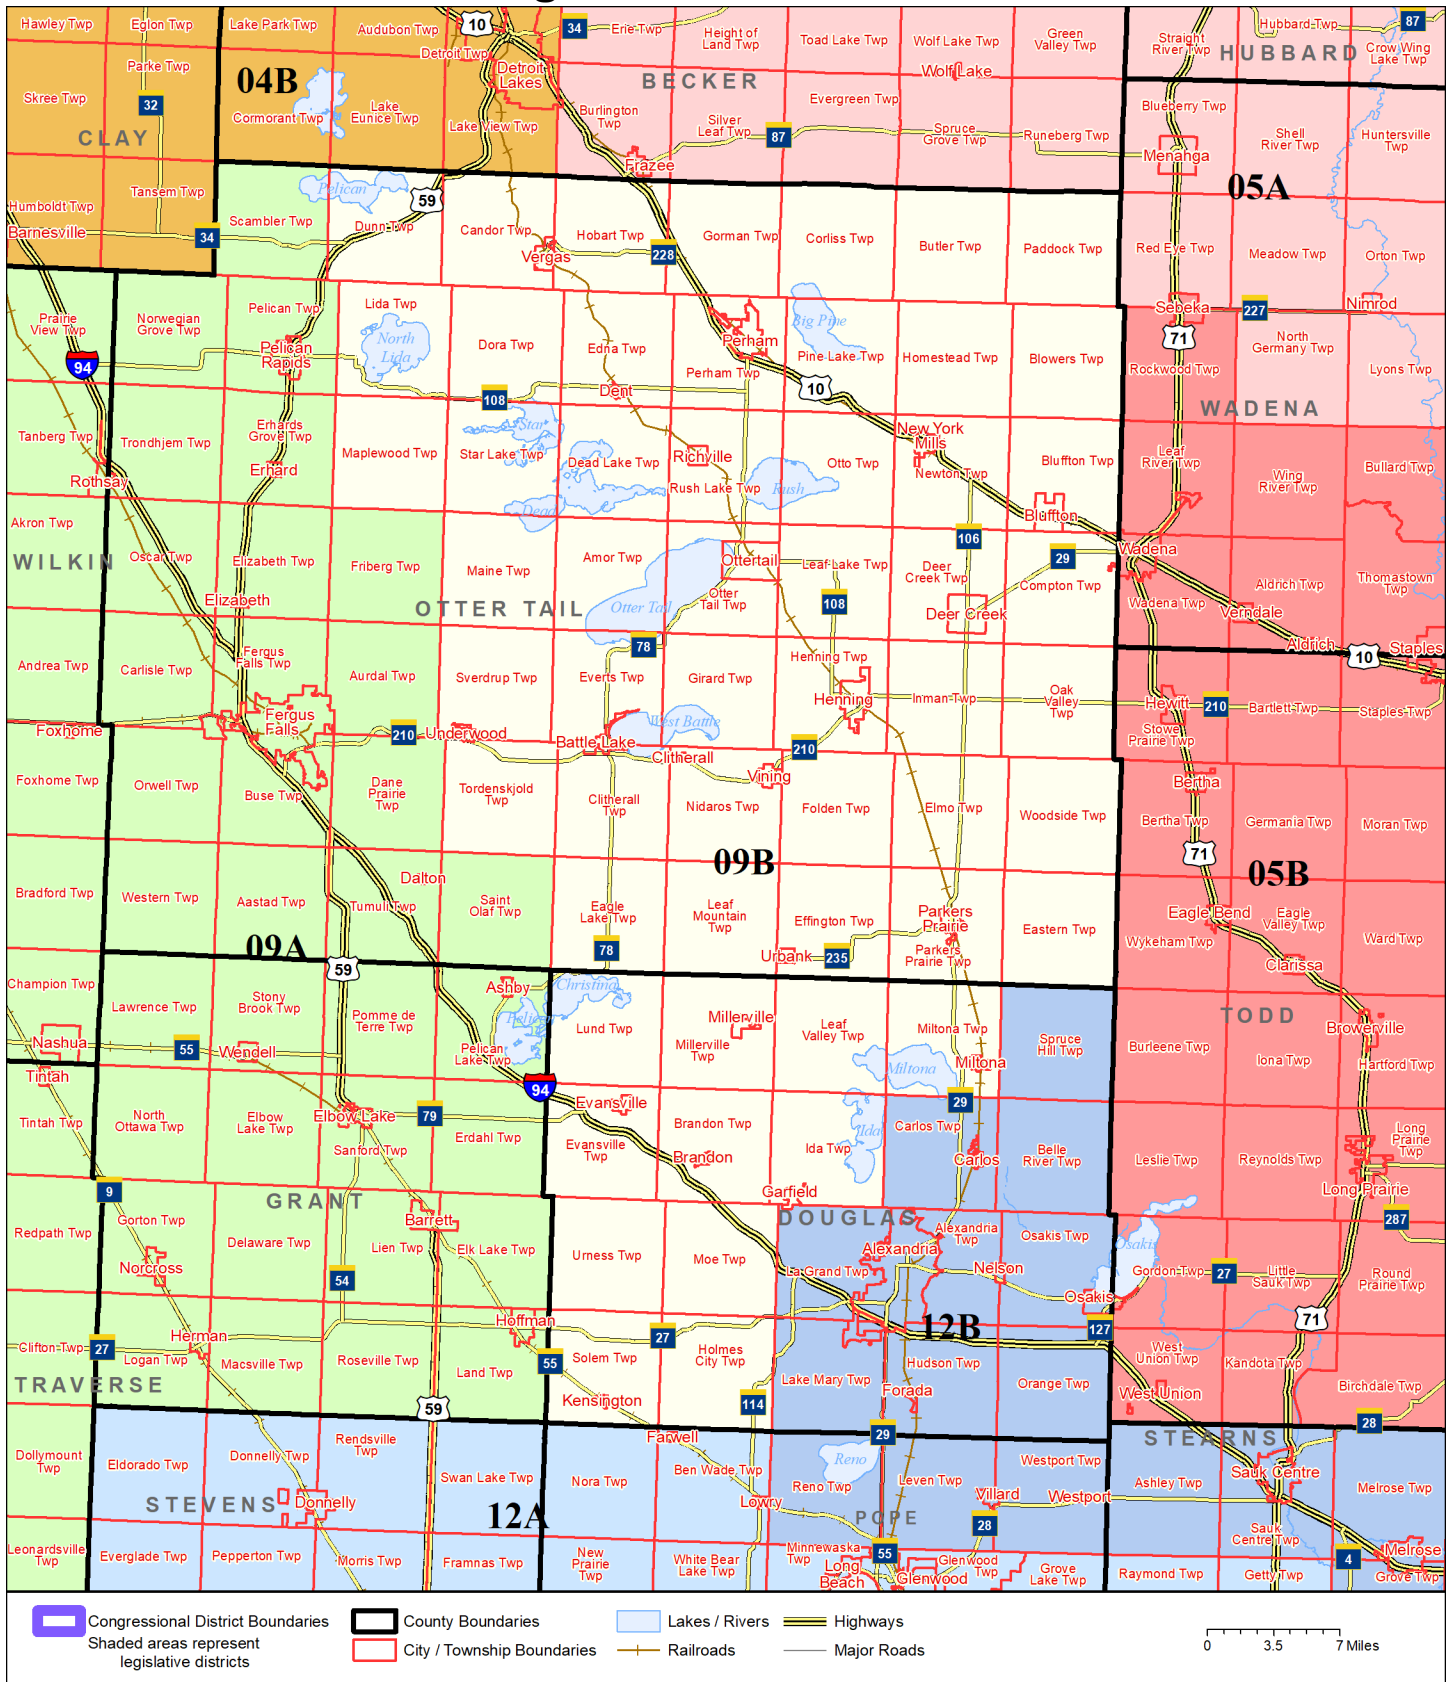

Legislative District 9B

Published by Office of the Minnesota Secretary of State, Elections Division. Current as of February 2022. Look up districts & polling places at <https://pollfinder.sos.state.mn.us>

About this map

This map shows the Congressional and Legislative Districts ordered by the Special Redistricting Panel in the matter of *Wattson, et al. v. Simon, et al*, No. A21-0243 and A21-0546, on February 15, 2022, as modified by 2022 Session Laws Chapter 92, as corrected under *Minnesota Statutes* 2.91, subd. 2, or as adjusted under *Minnesota Statutes* 204B.146, subd. 3. Boundaries from LCC-GIS derived from U.S. Census. Road data is from Mn/DOT and U.S. Census (Statewide) and NCompass (Metro). Rail data is from Mn/DOT. Water data is from MN DNR.