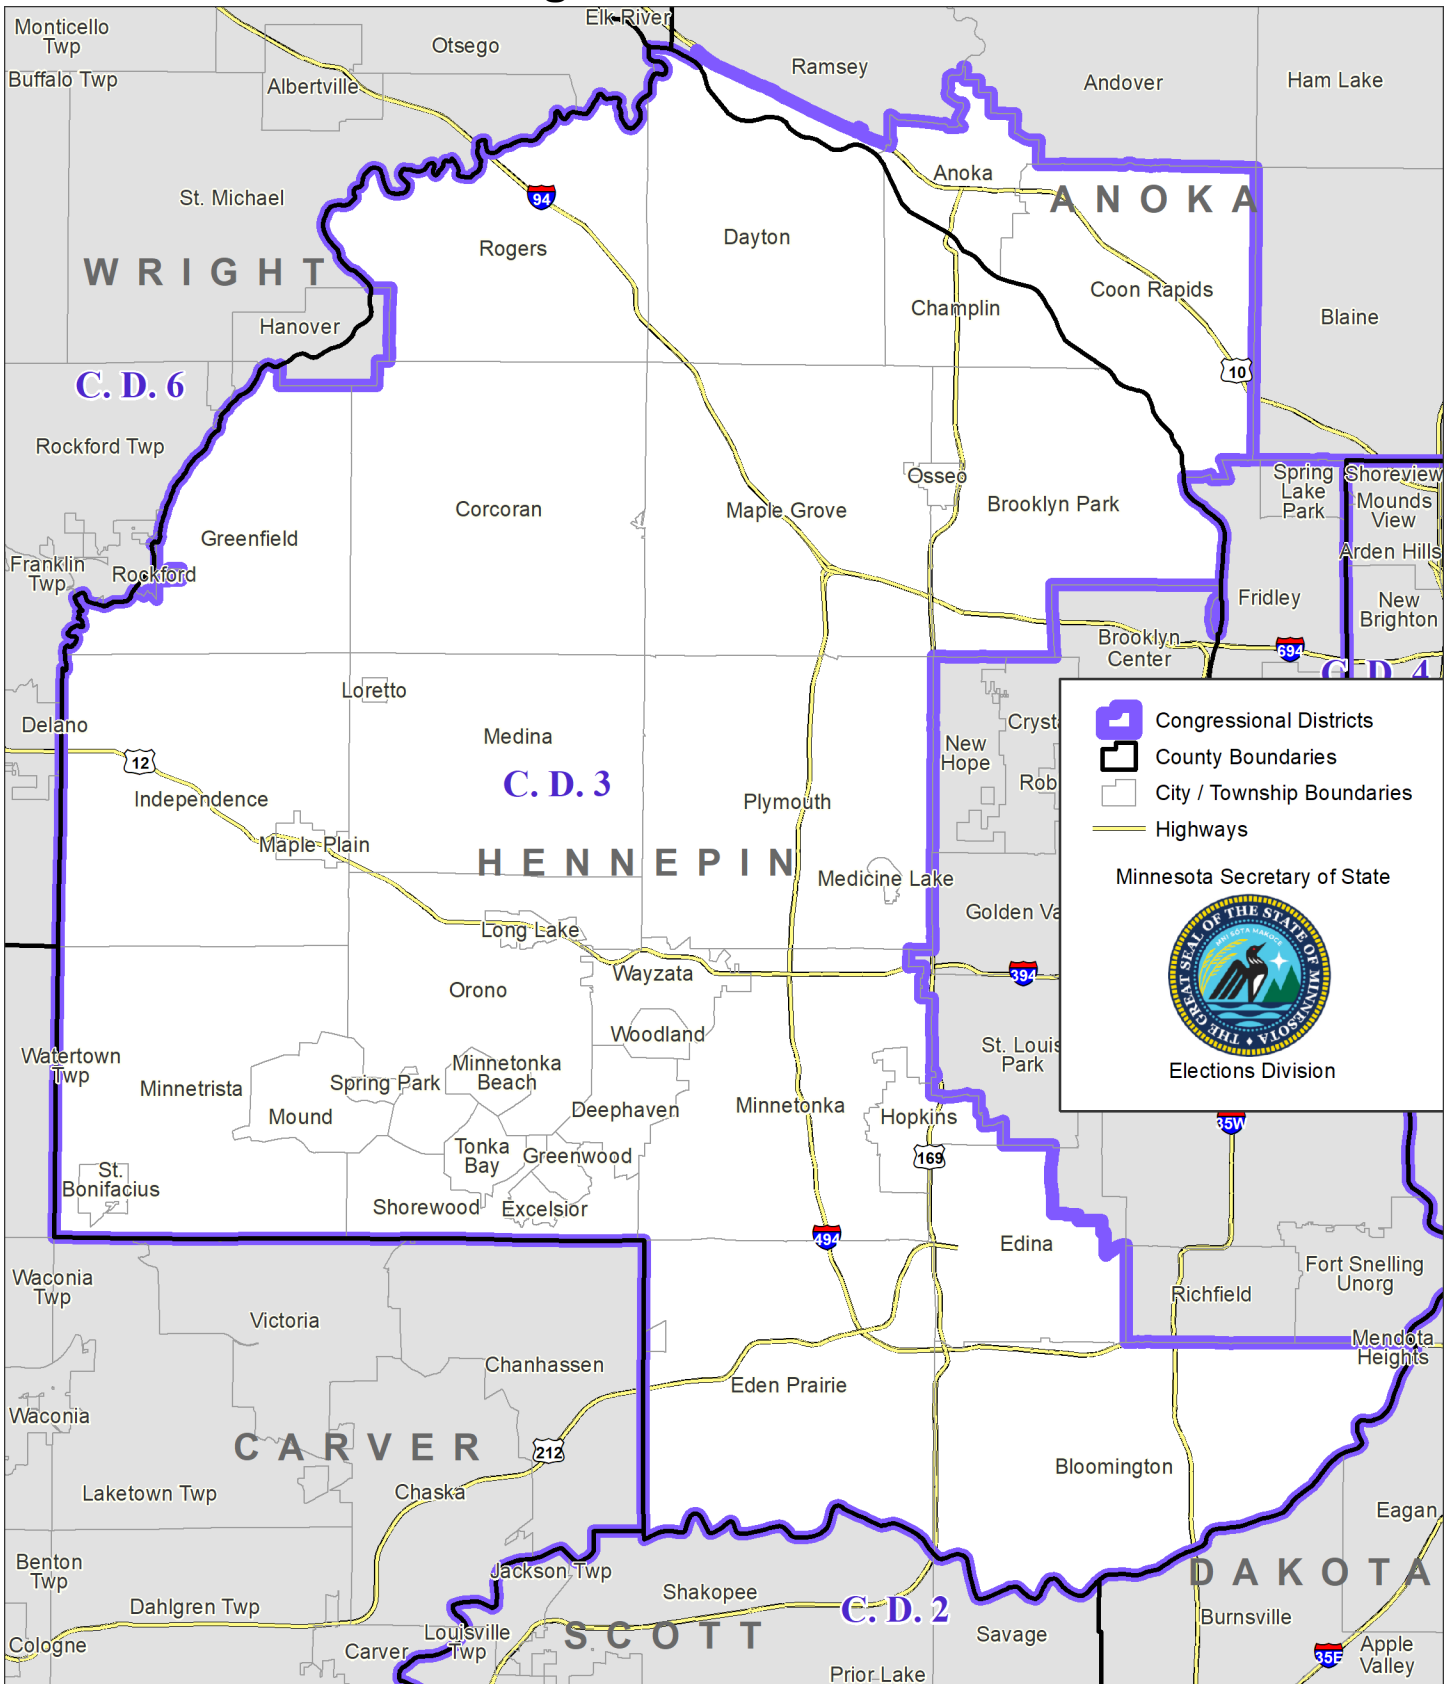

Congressional District 3

Published by Office of the Minnesota Secretary of State, Elections Division. Current as of May 2024. Look up districts & polling places at <https://pollfinder.sos.mn.gov>

About this map

This map shows the Congressional Districts ordered by the Special Redistricting Panel in the matter of *Watson, et al. v. Simon, et al*, No. A21-0243 and A21-0546, on February 15, 2022, as modified by 2022 Session Laws Chapter 92, as corrected under *Minnesota Statutes* 2.91, subd. 2, or as adjusted under *Minnesota Statutes* 204B.146, subd. 3. Derived from precinct boundaries that are maintained by the Secretary of State and available for download at the [Minnesota Geospatial Commons](https://gisdata.mn.gov) (<https://gisdata.mn.gov>). Road data is from Mn/DOT and U.S. Census (Statewide) and NCompass (Metro).

District Description

Territory of Minnesota Congressional District 3:

- This area in Anoka County:
 - Anoka
 - Coon Rapids
 - These precincts in Ramsey:
 - RAMSEY W-3 P-3
- This area in Hennepin County:
 - Bloomington
 - Brooklyn Park
 - Champlin
 - Chanhassen
 - Corcoran
 - Dayton
 - Deephaven
 - Eden Prairie
 - These precincts in Edina:
 - EDINA P-01
 - EDINA P-02
 - EDINA P-03
 - EDINA P-04
 - EDINA P-05
 - EDINA P-08
 - EDINA P-10
 - EDINA P-11
 - EDINA P-12
 - EDINA P-13
 - EDINA P-14
 - EDINA P-15
 - EDINA P-16
 - Excelsior
 - Greenfield
 - Greenwood
 - Hopkins
 - Independence
 - Long Lake
 - Loretto
 - Maple Grove
 - Maple Plain
 - Medicine Lake
 - Medina
 - Minnetonka
 - Minnetonka Beach
 - Minnetrista
 - Mound
 - Orono
 - Osseo
 - Plymouth
 - Rogers
 - St Bonifacius
 - Shorewood

- Spring Park
- Tonka Bay
- Wayzata
- Woodland