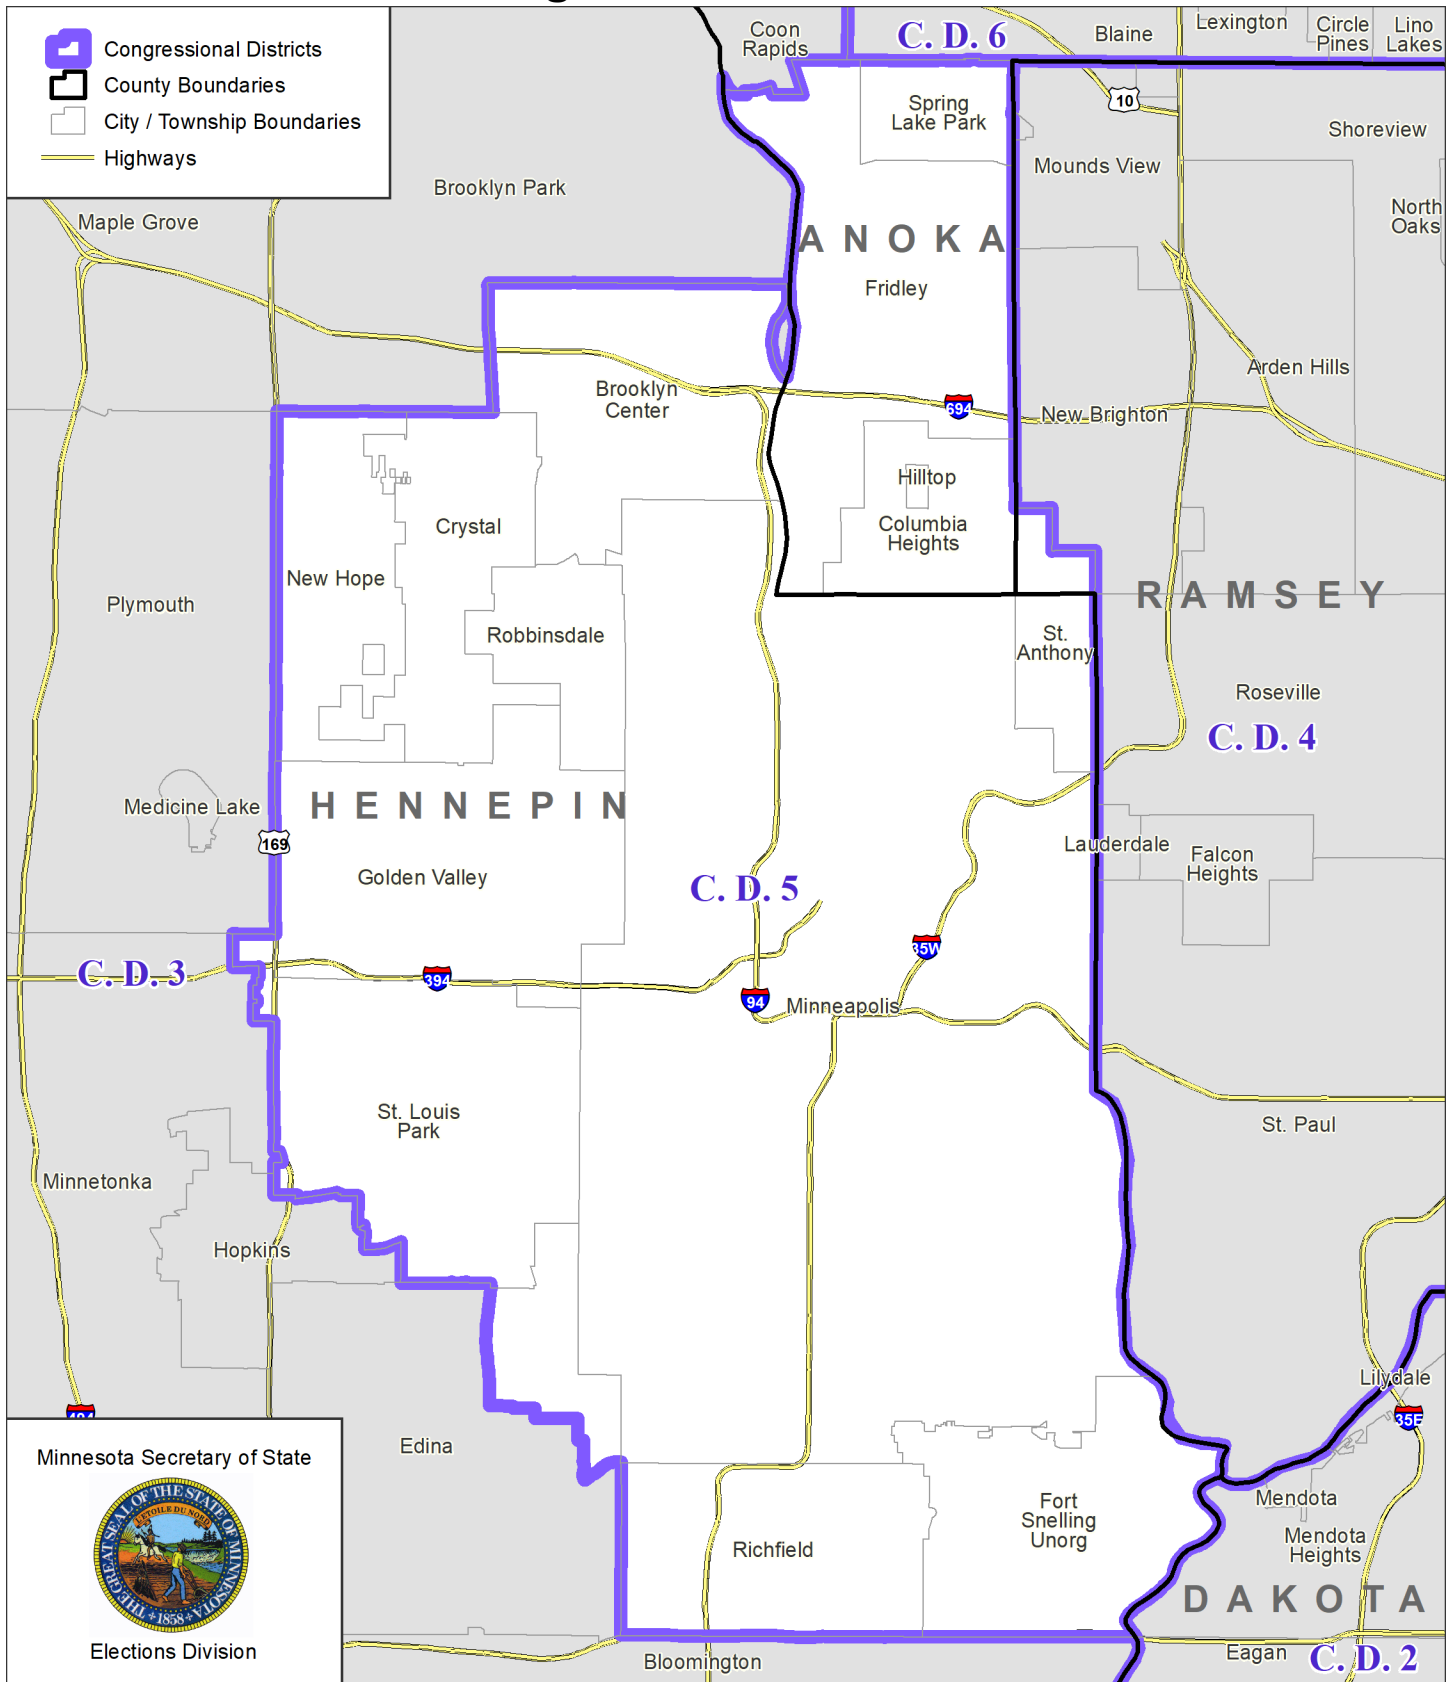

# Congressional District 5

Published by Office of the Minnesota Secretary of State, Elections Division. Current as of February 2022. Look up districts & polling places at <https://pollfinder.sos.state.mn.us>

## About this map

This map shows the Congressional Districts ordered by the Special Redistricting Panel in the matter of *Wattson, et al. v. Simon, et al*, No. A21-0243 and A21-0546, on February 15, 2022, as modified by 2022 Session Laws Chapter 92, as corrected under *Minnesota Statutes* 2.911, subd. 2, or as adjusted under *Minnesota Statutes* 204B.146, subd. 3. Boundaries from LCC-GIS derived from U.S. Census. Road data is from Mn/DOT and U.S. Census (Statewide) and NCompass (Metro).

## District Description

Territory of Minnesota Congressional District 5:

- This area in Anoka County:
  - Columbia Heights
  - Fridley
  - Hilltop
  - Spring Lake Park
- This area in Hennepin County:
  - Brooklyn Center
  - Crystal
  - These precincts in Edina:
    - EDINA P-06
    - EDINA P-07
    - EDINA P-09
  - Golden Valley
  - Minneapolis
  - New Hope
  - Richfield
  - Robbinsdale
  - St. Anthony
  - St Louis Park
  - All precincts in unorganized territory:
    - FORT SNELLING P-01
- This area in Ramsey County:
  - St. Anthony