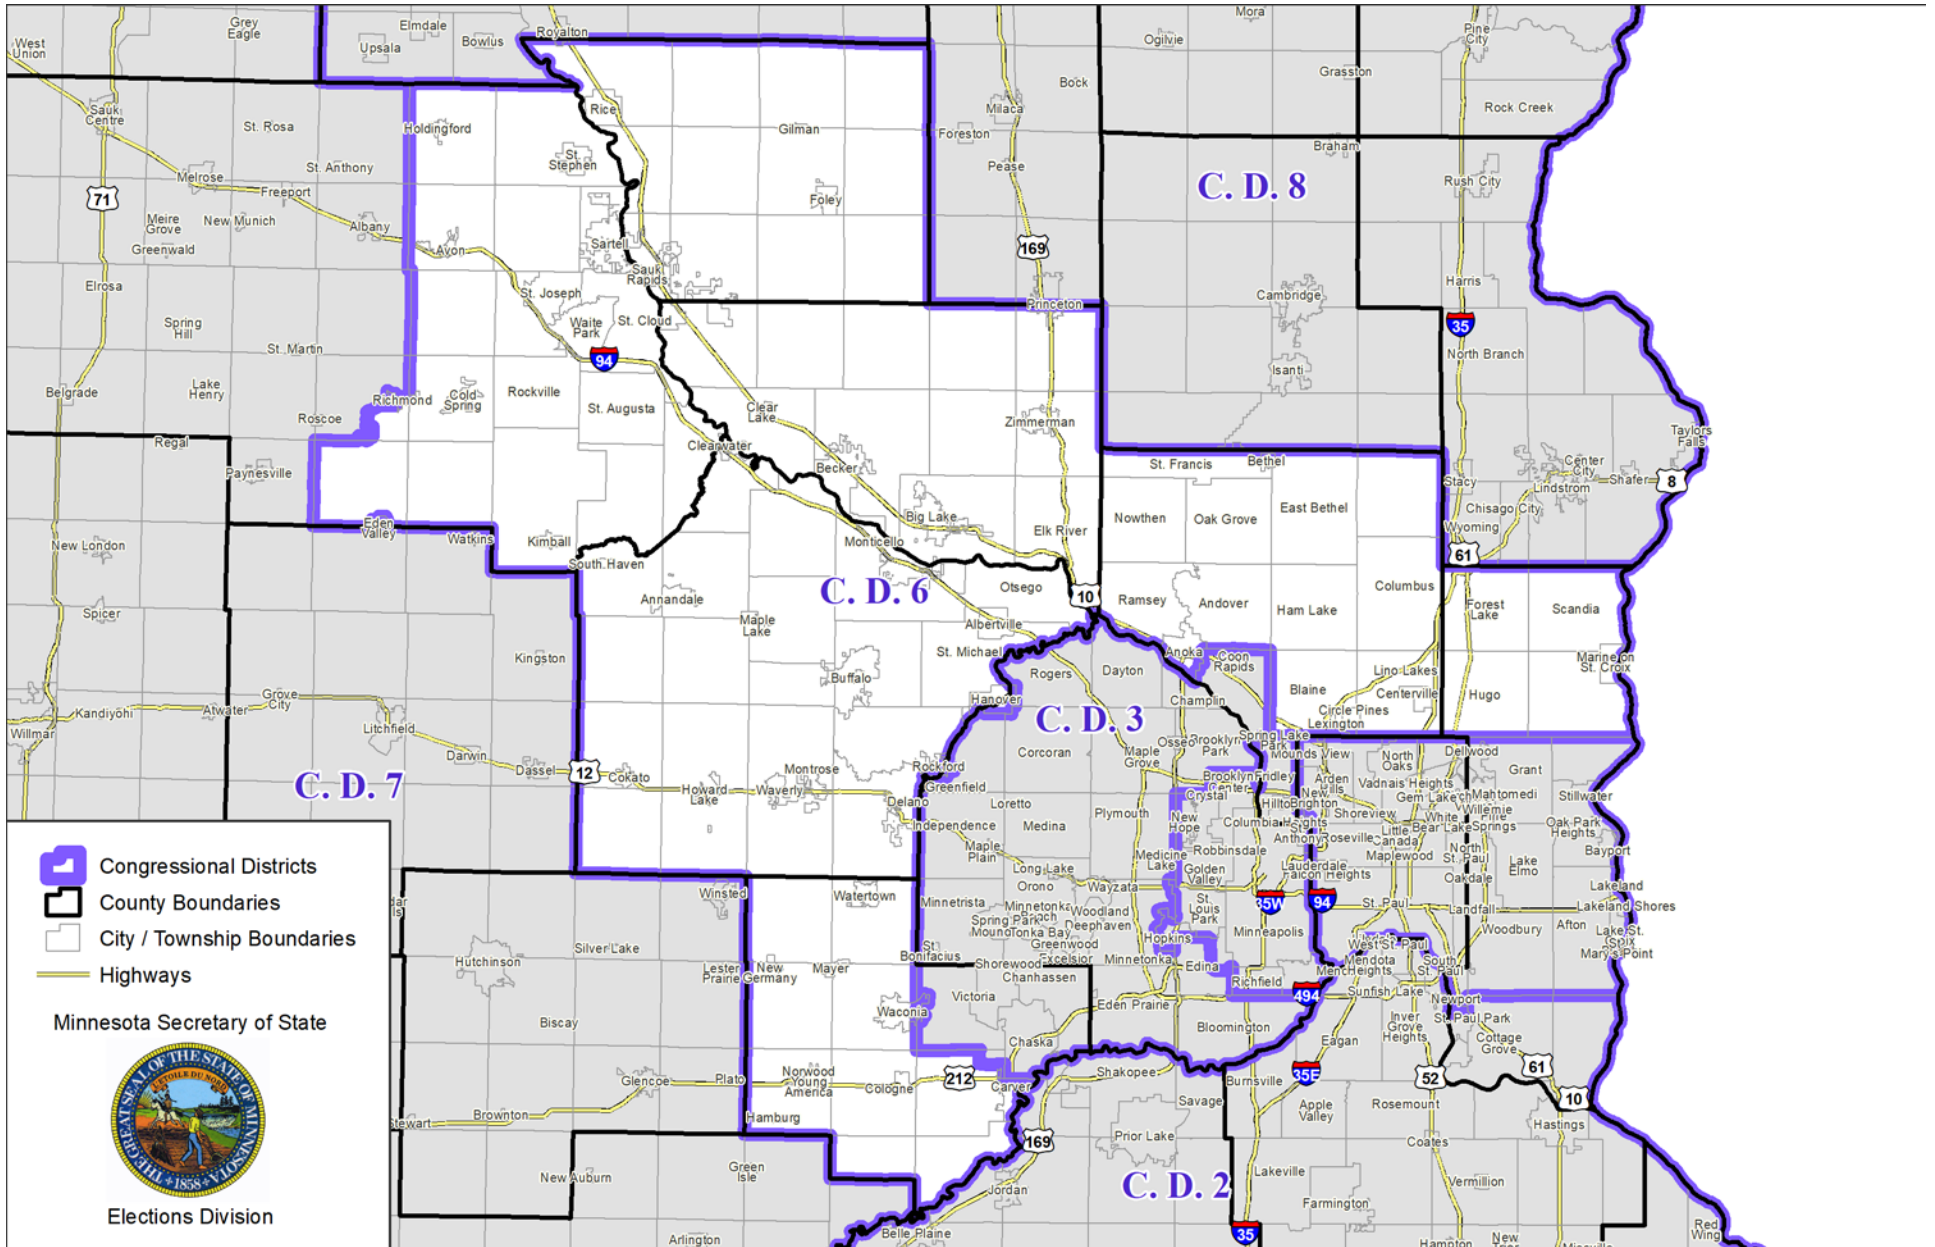

Congressional District 6

Published by Office of the Minnesota Secretary of State, Elections Division. Current as of December 2019. Look up districts & polling places at <https://pollfinder.sos.state.mn.us>

About this map

This map shows the Congressional and Legislative Districts ordered by the Special Redistricting Panel in the matter of *Hippert, et al. v. Ritchie, et al*, No. A11-152, on February 21, 2012, as corrected under *Minnesota Statutes* 2.91, subd. 2 or adjusted under *Minnesota Statutes* 204B.146, subd. 3. Derived from precinct boundaries that are maintained by the Secretary of State and available for download at the [Minnesota Geospatial Commons](https://gisdata.mn.gov) (<https://gisdata.mn.gov>). Road data is from Mn/DOT and U.S. Census (Statewide) and NCompass (Metro). Rail data is from Mn/DOT. Water data is from MN DNR.

District Description

Territory of Minnesota Congressional District 6:

- This area in Anoka County:
 - Andover
 - Anoka
 - Bethel
 - Blaine
 - Centerville
 - Circle Pines
 - Columbus
 - East Bethel
 - Ham Lake
 - Lexington
 - Lino Lakes
 - Linwood Twp
 - Nowthen
 - Oak Grove
 - Ramsey
 - St. Francis
- Benton County
- This area in Carver County:
 - Benton Twp
 - Camden Twp
 - Carver
 - Cologne
 - These precincts in Dahlgren Twp:
 - DAHLGREN TWP P-1
 - Hamburg
 - Hancock Twp
 - Hollywood Twp
 - Mayer
 - New Germany
 - Norwood Young America
 - San Francisco Twp
 - Waconia
 - Waconia Twp
 - Watertown
 - Watertown Twp