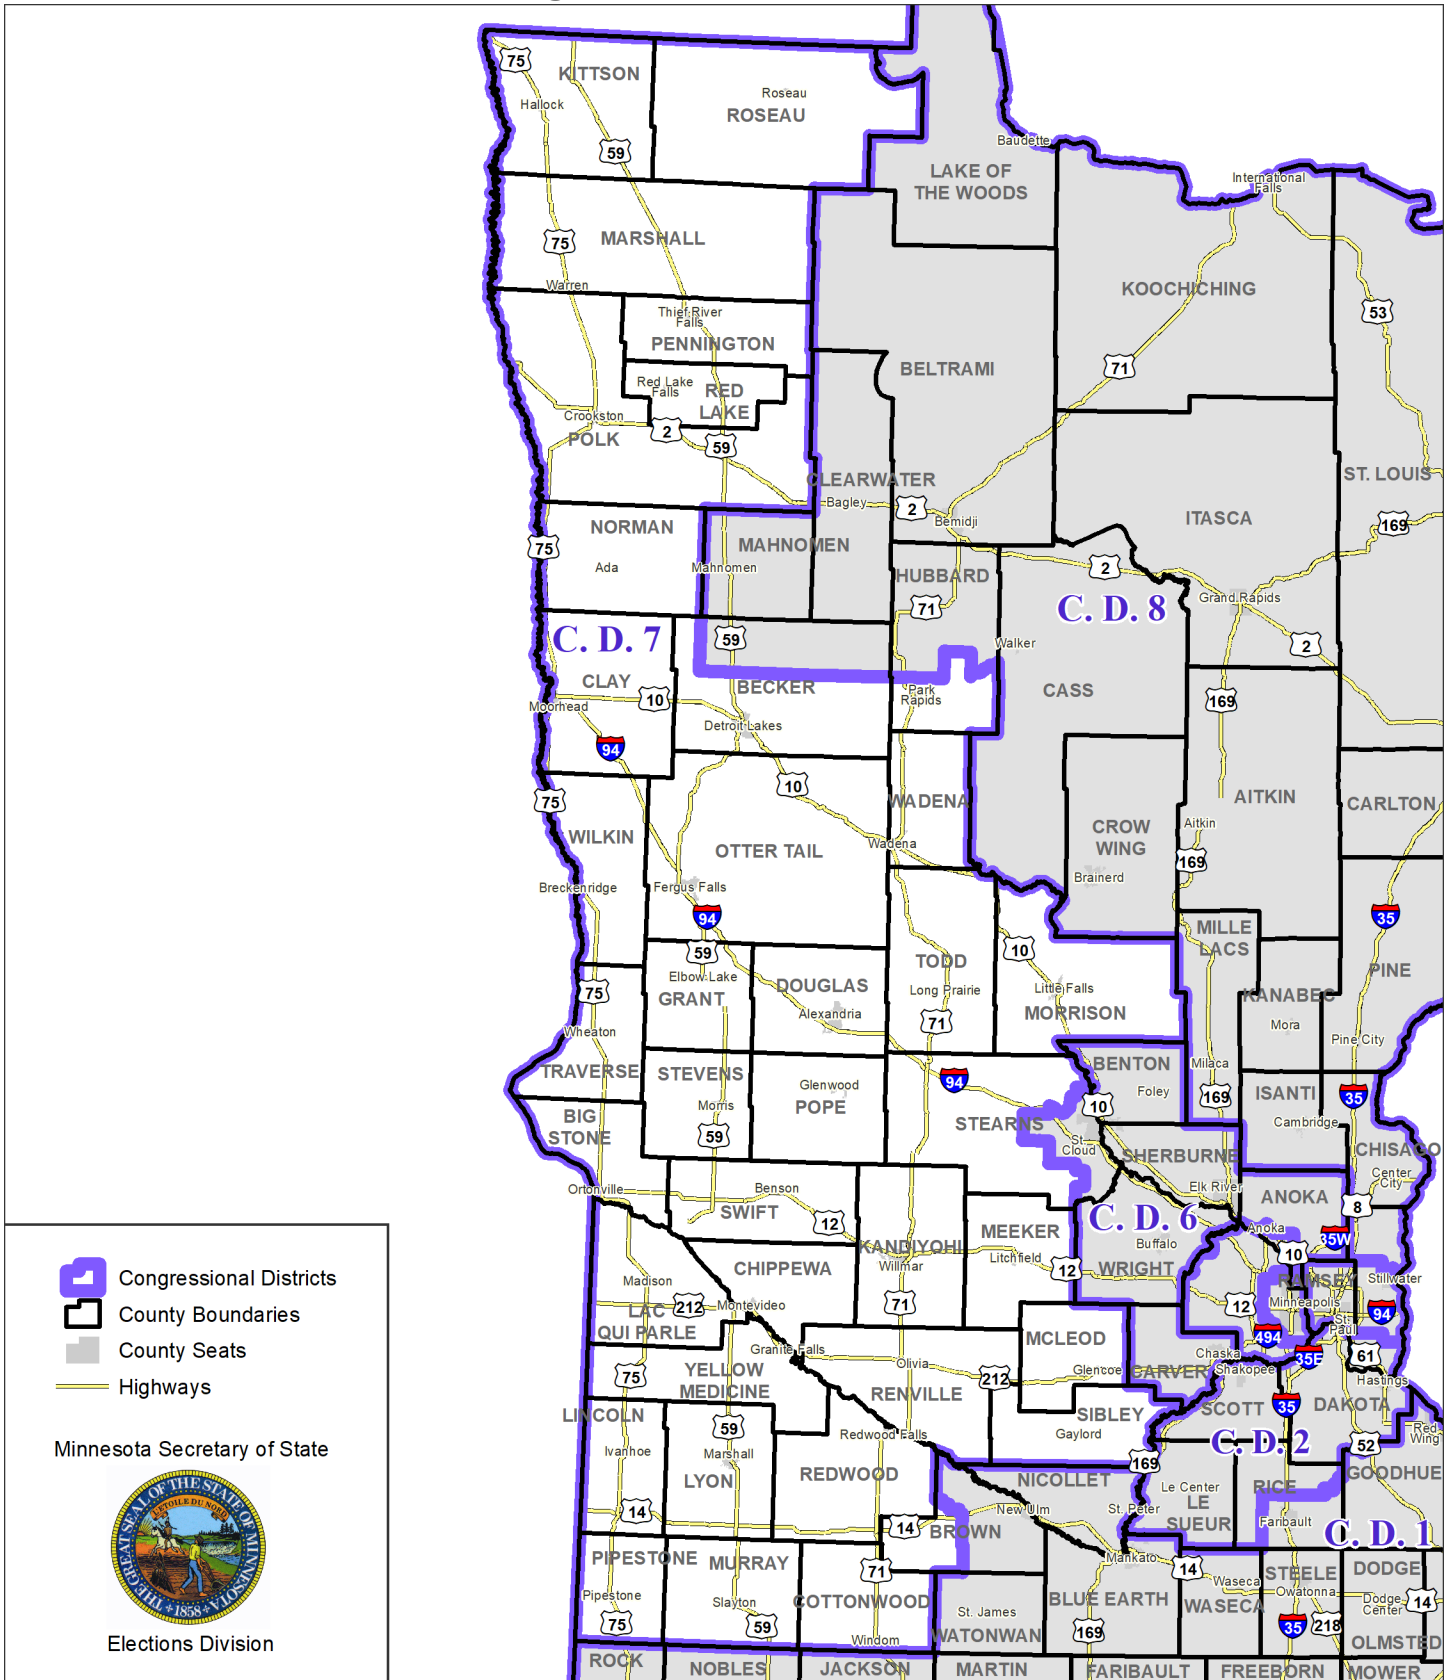

Congressional District 7

Published by Office of the Minnesota Secretary of State, Elections Division. Current as of February 2022. Look up districts & polling places at <https://pollfinder.sos.state.mn.us>

About this map

This map shows the Congressional Districts ordered by the Special Redistricting Panel in the matter of *Wattson, et al. v. Simon, et al*, No. A21-0243 and A21-0546, on February 15, 2022, as modified by 2022 Session Laws Chapter 92, as corrected under *Minnesota Statutes* 2.91, subd. 2, or as adjusted under *Minnesota Statutes* 204B.146, subd. 3. Boundaries from LCC-GIS derived from U.S. Census. Road data is from Mn/DOT and U.S. Census (Statewide) and NCompass (Metro).

District Description