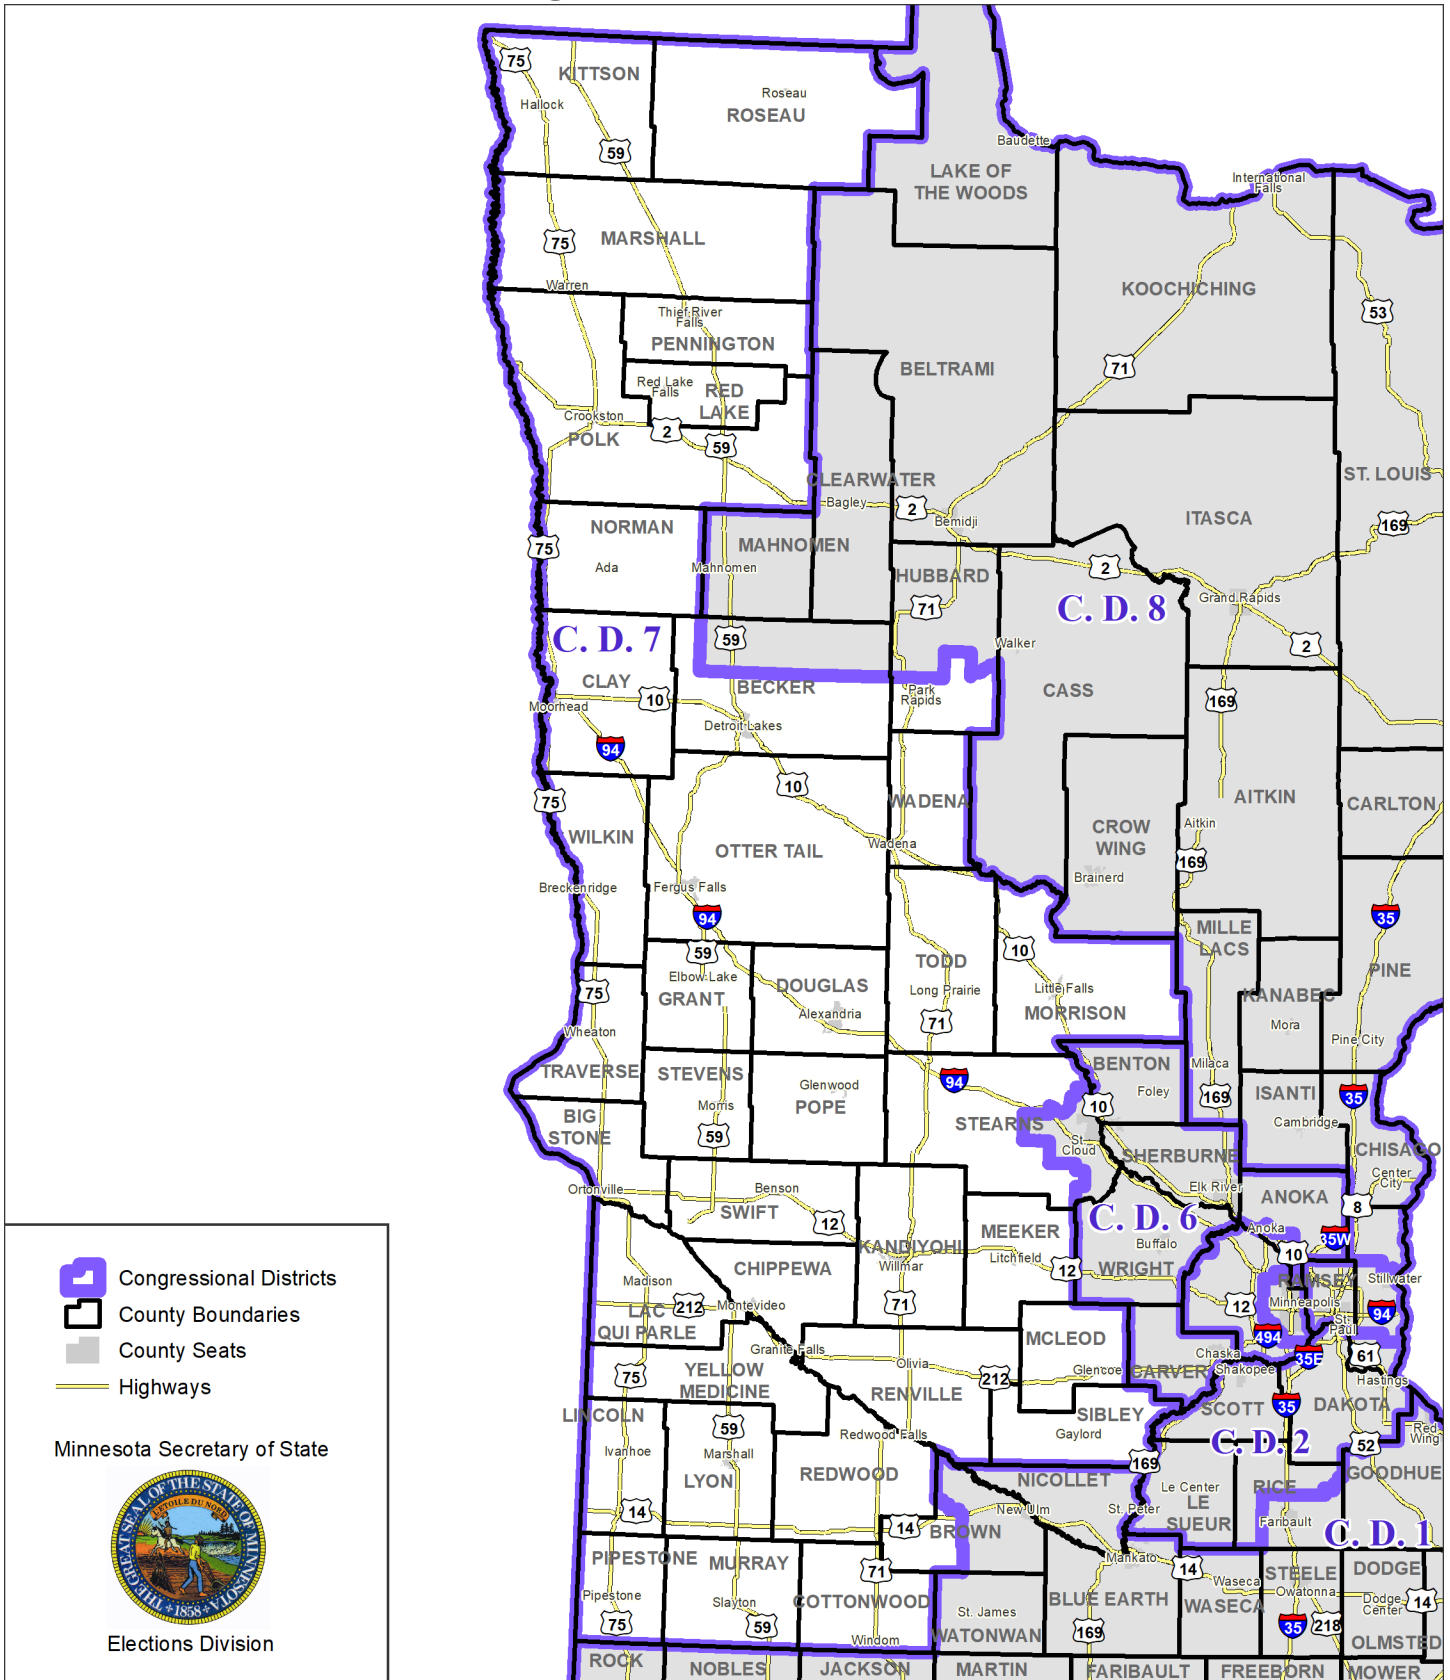

Congressional District 7

Published by Office of the Minnesota Secretary of State, Elections Division. Current as of February 2022. Look up districts & polling places at <https://pollfinder.sos.state.mn.us>

About this map

This map shows the Congressional Districts ordered by the Special Redistricting Panel in the matter of *Wattson, et al. v. Simon, et al*, No. A21-0243 and A21-0546, on February 15, 2022, as modified by 2022 Session Laws Chapter 92, as corrected under *Minnesota Statutes* 2.91, subd. 2, or as adjusted under *Minnesota Statutes* 204B.146, subd. 3. Boundaries from LCC-GIS derived from U.S. Census. Road data is from Mn/DOT and U.S. Census (Statewide) and NCompass (Metro).