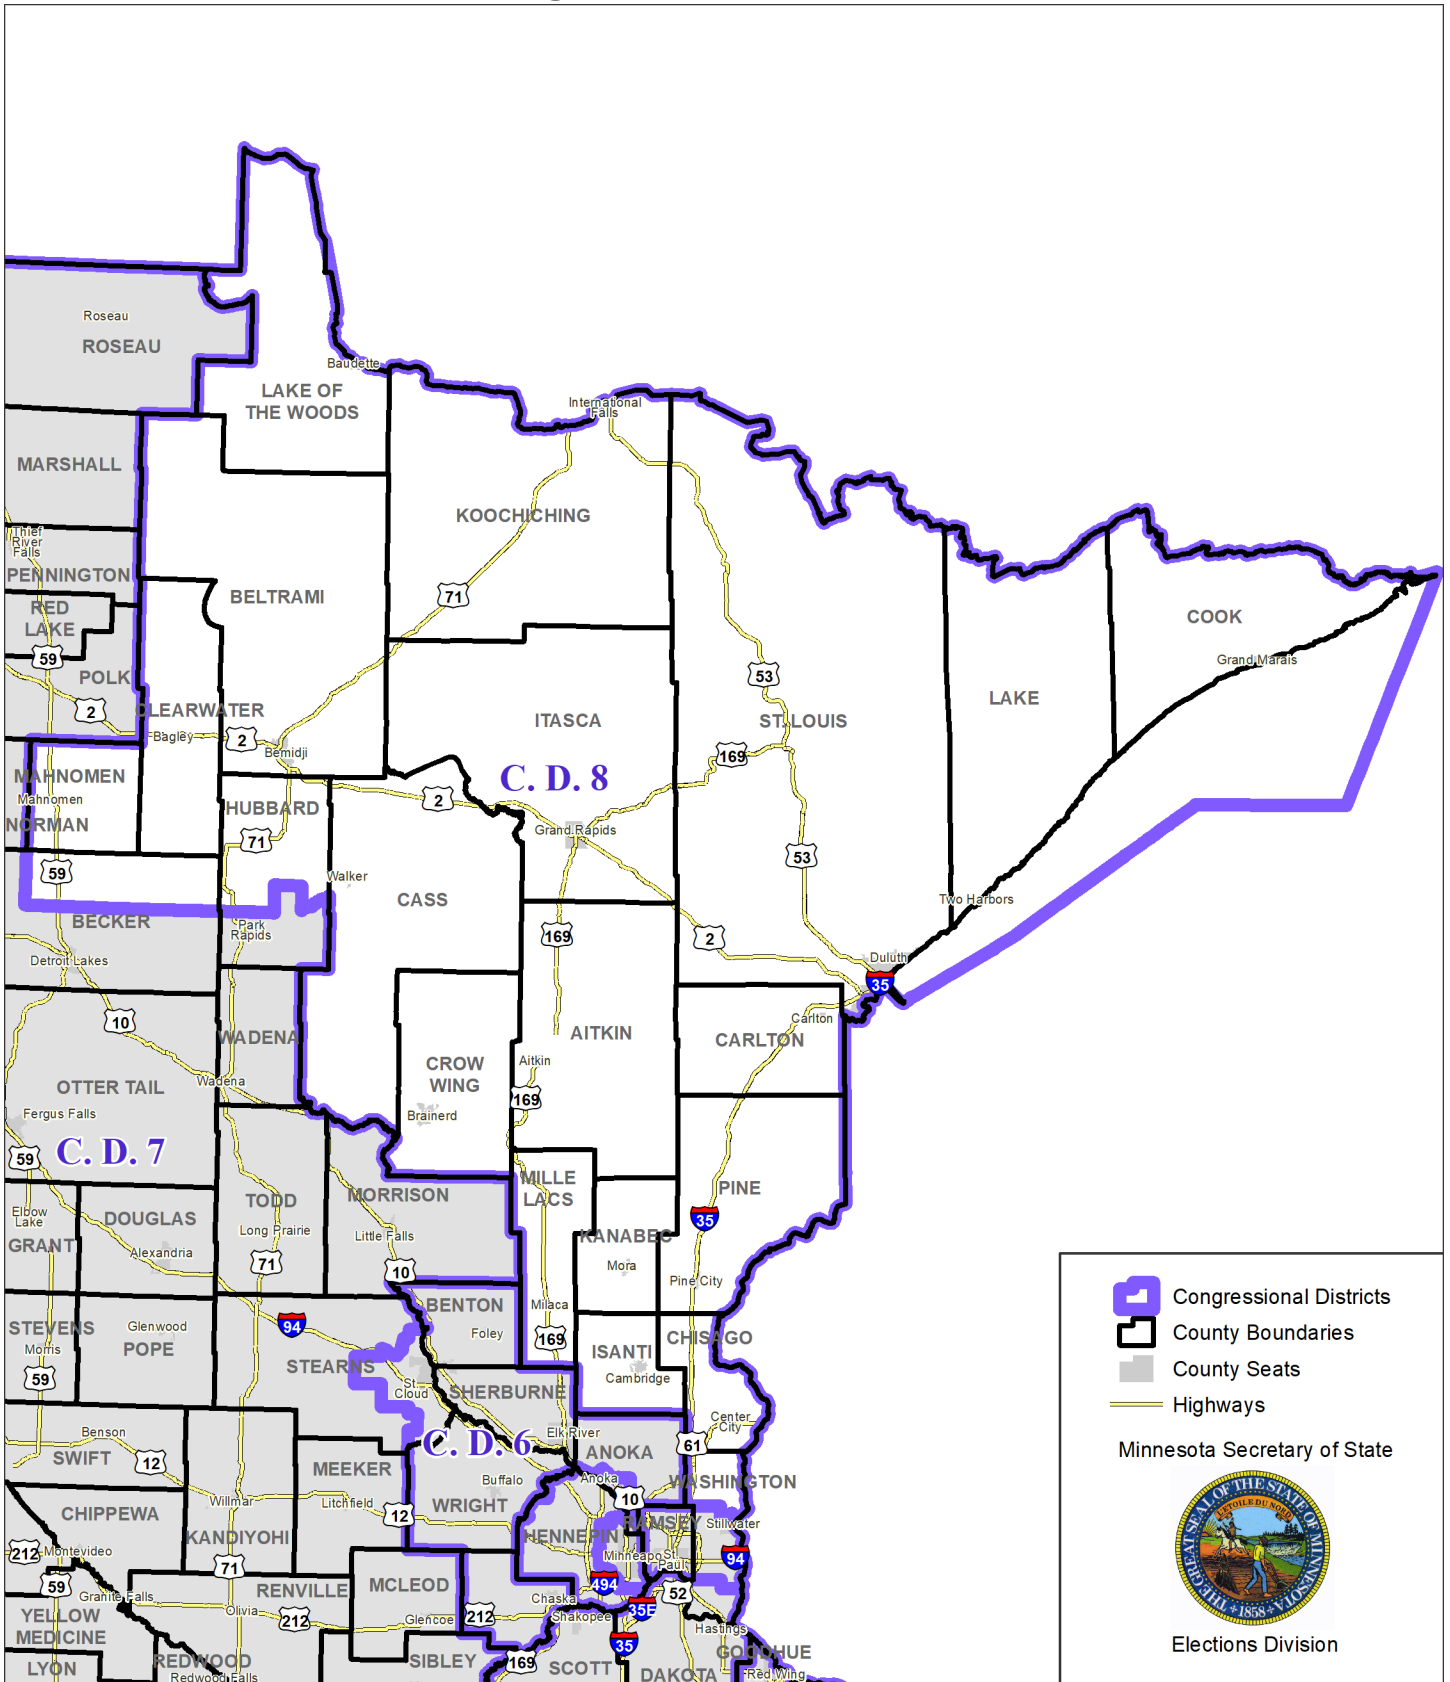

Congressional District 8

- Congressional Districts
- County Boundaries
- County Seats
- Highways

Minnesota Secretary of State

Elections Division

Published by Office of the Minnesota Secretary of State, Elections Division. Current as of February 2022. Look up districts & polling places at <https://pollfinder.sos.state.mn.us>

About this map

This map shows the Congressional Districts ordered by the Special Redistricting Panel in the matter of *Watson, et al. v. Simon, et al*, No. A21-0243 and A21-0546, on February 15, 2022, as modified by 2022 Session Laws Chapter 92, as corrected under *Minnesota Statutes* 2.91, subd. 2, or as adjusted under *Minnesota Statutes* 204B.146, subd. 3. Boundaries from LCC-GIS derived from U.S. Census. Road data is from Mn/DOT and U.S. Census (Statewide) and NCompass (Metro).