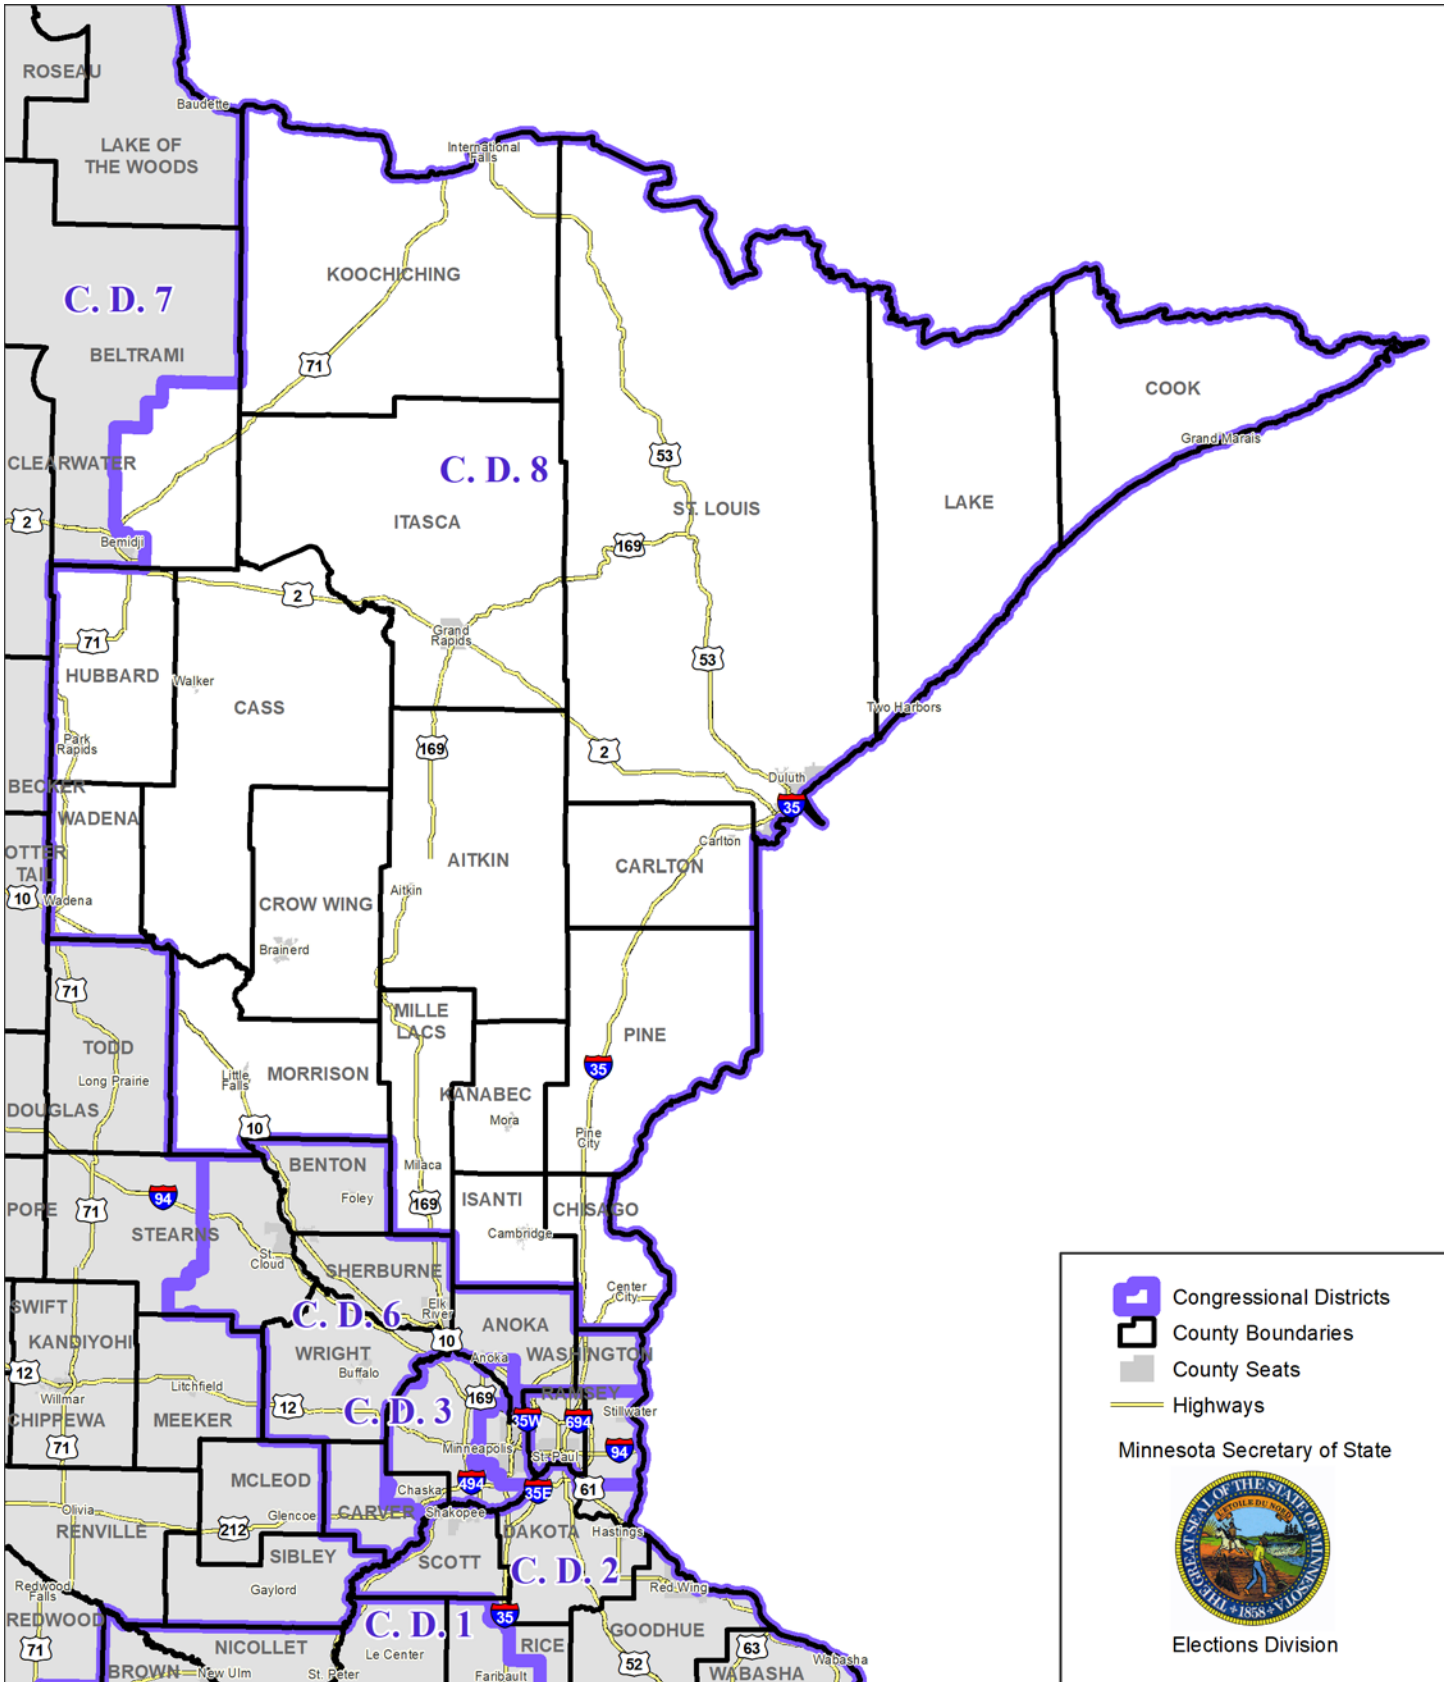

# Congressional District 8

Published by Office of the Minnesota Secretary of State, Elections Division. Current as of December 2019. Look up districts & polling places at <https://pollfinder.sos.state.mn.us>

## About this map

This map shows the Congressional and Legislative Districts ordered by the Special Redistricting Panel in the matter of *Hippert, et al. v. Ritchie, et al.*, No. A11-152, on February 21, 2012, as corrected under *Minnesota Statutes* 2.91, subd. 2 or adjusted under *Minnesota Statutes* 204B.146, subd. 3. Derived from precinct boundaries that are maintained by the Secretary of State and available for download at the [Minnesota Geospatial Commons](https://gisdata.mn.gov) (<https://gisdata.mn.gov>). Road data is from Mn/DOT and U.S. Census (Statewide) and NCompass (Metro). Rail data is from Mn/DOT. Water data is from MN DNR.

## District Description

Territory of Minnesota Congressional District 8:

- Aitkin County
- This area in Beltrami County:
  - These precincts in Bemidji:
    - BEMIDJI W-3 P-2
  - Birch Twp
  - Blackduck
  - Cormant Twp
  - Durand Twp
  - Frohn Twp
  - Funkley
  - Hagali Twp
  - Hines Twp
  - Hornet Twp
  - Langor Twp
  - Moose Lake Twp
  - Nebish Twp
  - These precincts in Northern Twp:
    - NORTHERN TWP P 01
  - O'Brien Twp
  - Port Hope Twp
  - Quiring Twp
  - Shooks Twp
  - Sugar Bush Twp
  - Summit Twp
  - Taylor Twp
  - Ten Lake Twp
  - Tenstrike
  - Turtle Lake Twp
  - Turtle River
  - Turtle River Twp
  - These precincts in unorganized territory:
    - UNORG DIST 3
- Carlton County
- Cass County
- Chisago County
- Cook County
- Crow Wing County
- Hubbard County
- Isanti County
- Itasca County
- Kanabec County
- Koochiching County
- Lake County
- Mille Lacs County
- Morrison County
- Pine County
- St. Louis County
- Wadena County